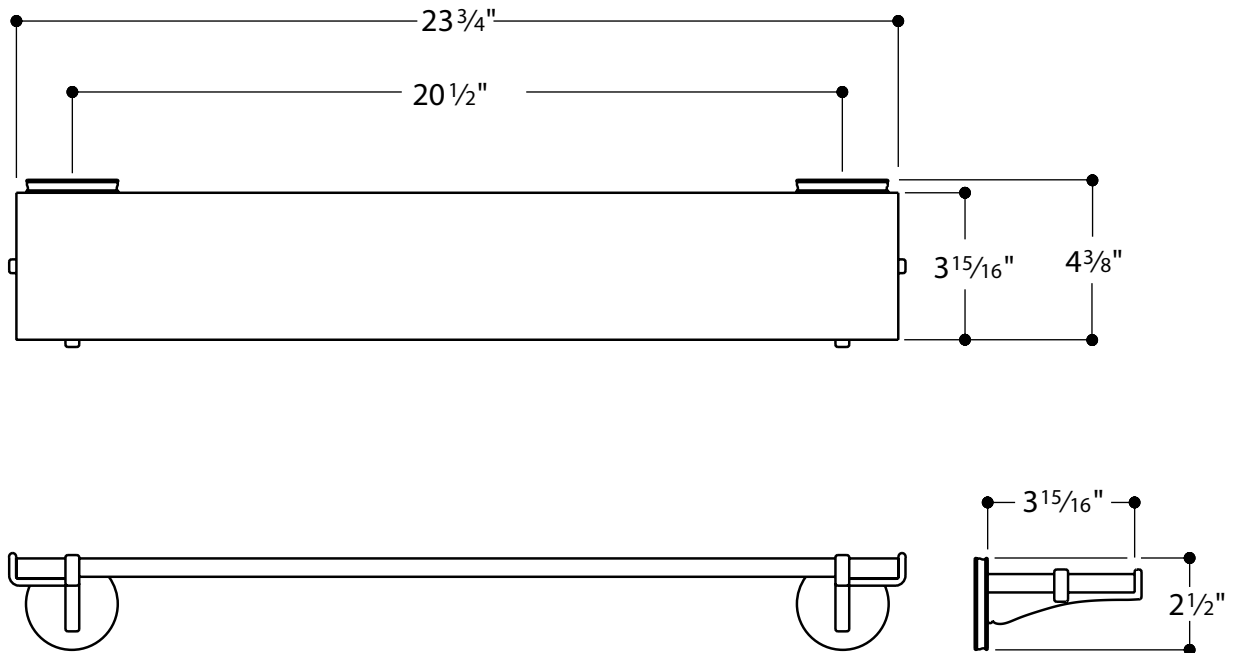

BOULEVARD

SHELF
BDSF24

Note:
• Mounting hardware provided

All dimensions are based on original specifications and are subject to change and variation. Please consult your Design Associate for current specification.