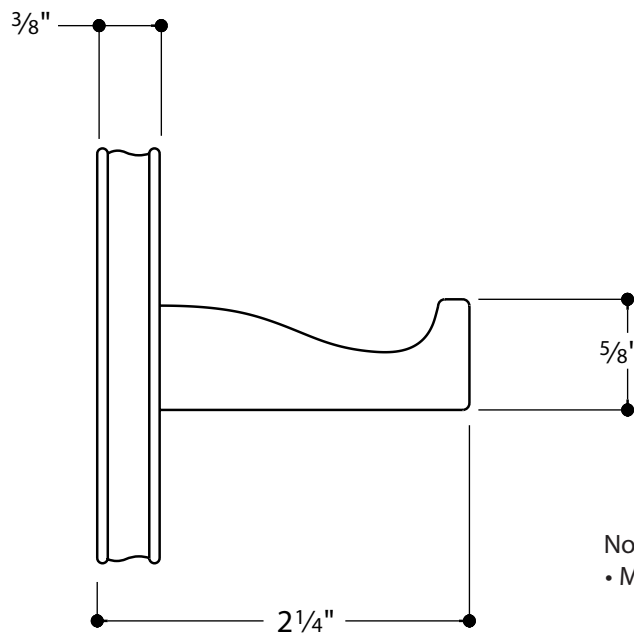

## ROBE HOOK BDRH28

Note:  
• Mounting hardware provided

All dimensions are based on original specifications and are subject to change and variation. Please consult your Design Associate for current specification.