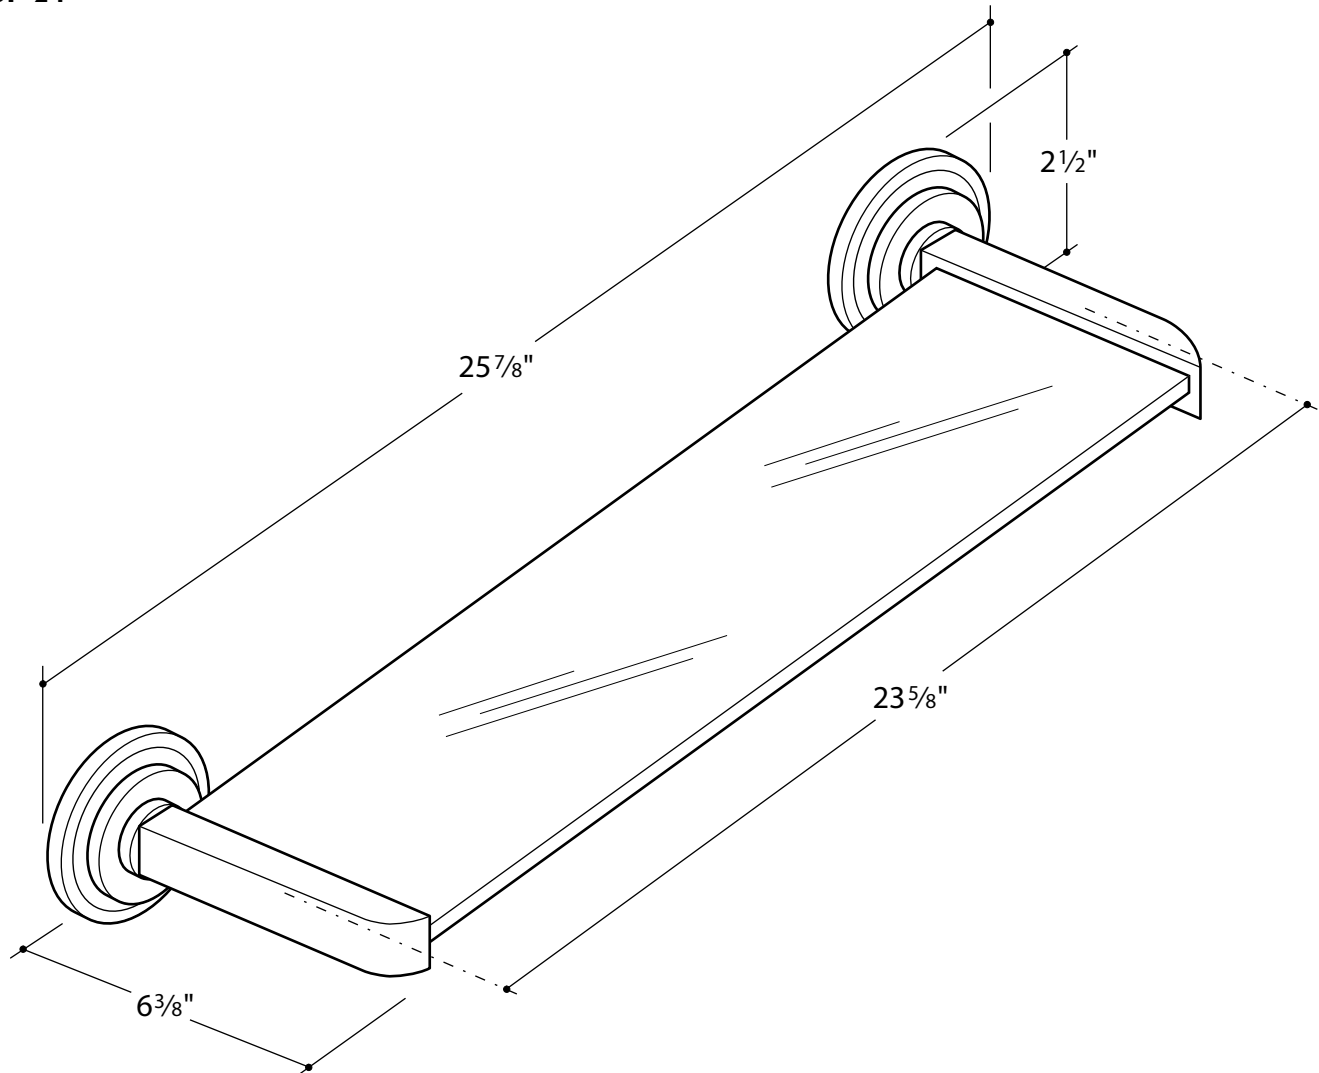

A E R O

24" GLASS SHELF AESF 24

Blocking is recommended
to ensure adequate support

All dimensions are based on original specifications
and are subject to change and variation.
Please consult your Design Associate for current
specification.