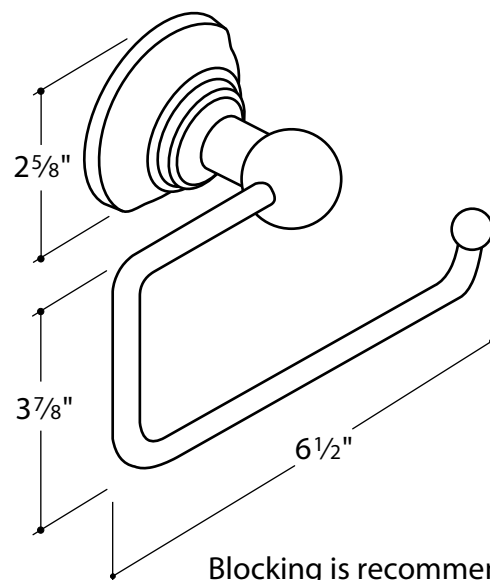

AERO RETRO

PAPER HOLDER RTPH 19

Blocking is recommended
to ensure adequate support

All dimensions are based on original specifications
and are subject to change and variation.
Please consult your Design Associate for current
specification.