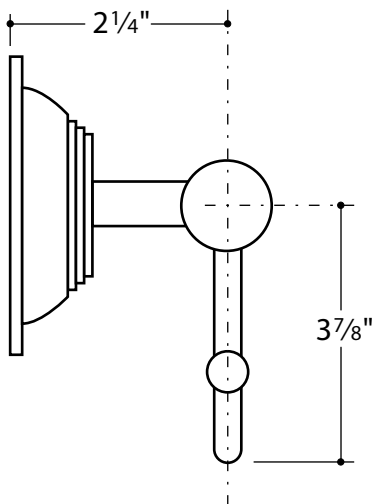

AERO RETRO

PAPER HOLDER RTPH 19

Blocking is recommended
to ensure adequate support

All dimensions are based on original specifications
and are subject to change and variation.
Please consult your Design Associate for current
specification.