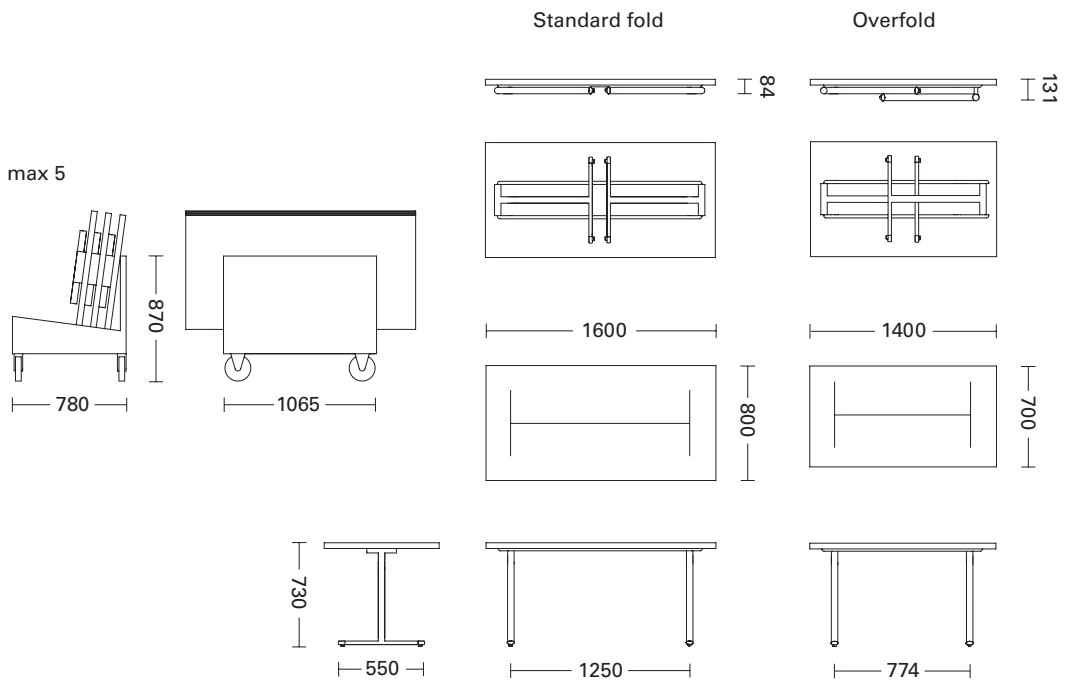

FLIP-TOP

1200x600 1200x750 1200x800 1400x700 1500x750 1600x800 1800x750 1800x800 1800x900

1200x750 1400x700 1500x750 1600x800 1500x750 1600x800 700x700 750x750 800x800

1400x700 1500x750 1600x800 Ø750 Ø900 Ø1050 Ø1200 1500x750

FOLD

1200x600 1200x750 1200x800 1400x700 1500x750 1600x800 1800x750 1800x800 1800x900 2000x1000 2400x1200

1200x750 1400x700 1500x750 1600x800 1500x750 1600x800 1400x700 1500x750 1600x800

Ø750 Ø900 Ø1050 Ø1200 1500x750

FIXED

1200x600 1200x750 1200x800 1400x700 1500x750 1600x800 1800x750 1800x800 1800x900 2000x1000 2400x1200

1200x750 1400x700 1500x750 1600x800 1500x750 1600x800 700x700 750x750 800x800

1400x700 1500x750 1600x800 Ø750 Ø900 Ø1050 Ø1200 1500x750 Lounge 600x600

DROP-IN TOPS

700x700    750x750    800x800

700x700    750x750    800x800