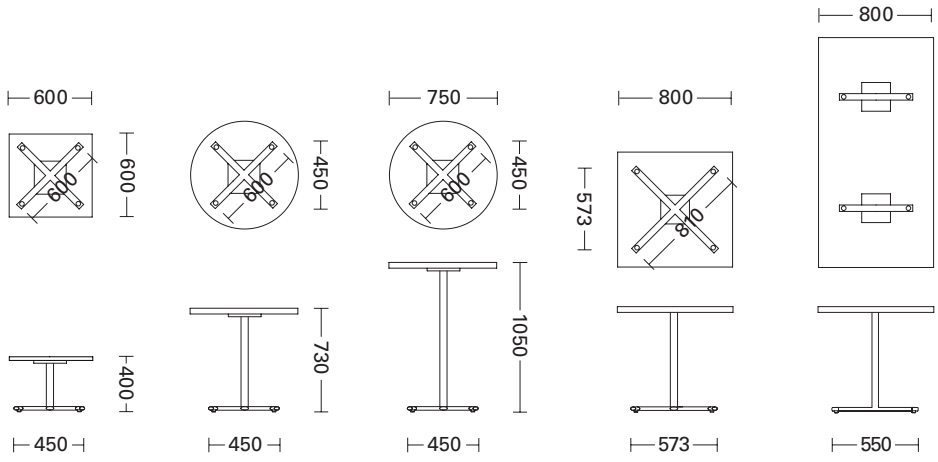

FLIP-TOP

1200x600 1200x750 1200x800 1400x700 1500x750 1600x800 1800x750 1800x800 1800x900

1200x750 1400x700 1500x750 1600x800 1500x750 1600x800 700x700 750x750 800x800

1400x700 1500x750 1600x800 Ø750 Ø900 Ø1050 Ø1200 1500x750

FOLD

1200x600 1200x750 1200x800 1400x700 1500x750 1600x800 1800x750 1800x800 1800x900 2000x1000 2400x1200

1200x750 1400x700 1500x750 1600x800 1500x750 1600x800 1400x700 1500x750 1600x800

Ø750 Ø900 Ø1050 Ø1200 1500x750

FIXED

1200x600 1200x750 1200x800 1400x700 1500x750 1600x800 1800x750 1800x800 1800x900 2000x1000 2400x1200

1200x750 1400x700 1500x750 1600x800 1500x750 1600x800 700x700 750x750 800x800

1400x700 1500x750 1600x800 Ø750 Ø900 Ø1050 Ø1200 1500x750 Lounge 600x600

DROP-IN TOPS

700x700    750x750    800x800

700x700    750x750    800x800