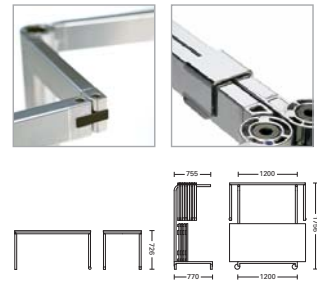

DESIGN BY JOHN BOLLEN 2000 WWW.HOWE.COM/SIMPLA

HOWE

SIMPLA

Simpla is a four-legged, lightweight table system with a lift-off top and a unique flat folding frame. It is intended for use in training, meeting and conference environments. The separate top and frame elements make the setting up and storing away an easy process even for just one person, probably the trainer him or herself! The folded frame has a thickness of only 79 mm, and with the purpose designed trolley, 8 tables can be wheeled away for storing thereby saving valuable space. Simpla won a Best of NeoCon award in 2001.

The lift-off tops and folded frames are placed on a transporter and can be rolled through a normal doorway.