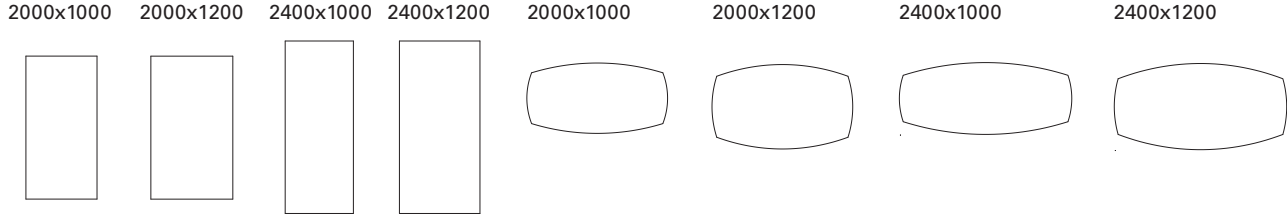

MEETING (flip top & fix version)

T-LEG

1400x700 1500x750 1600x800 1800x900 (only flip version)

1500x750 1600x800 1500x750 1600x800

MEETING

T-LEG

TRAINING (flip top & fix version)

C-LEG

1200x600 1400x700 1500x600 1500x750 1800x600

1200x600 1400x700 1500x750

TRAINING

C-LEG

CONFERENCE

T-LEG

Stand alone

Modular