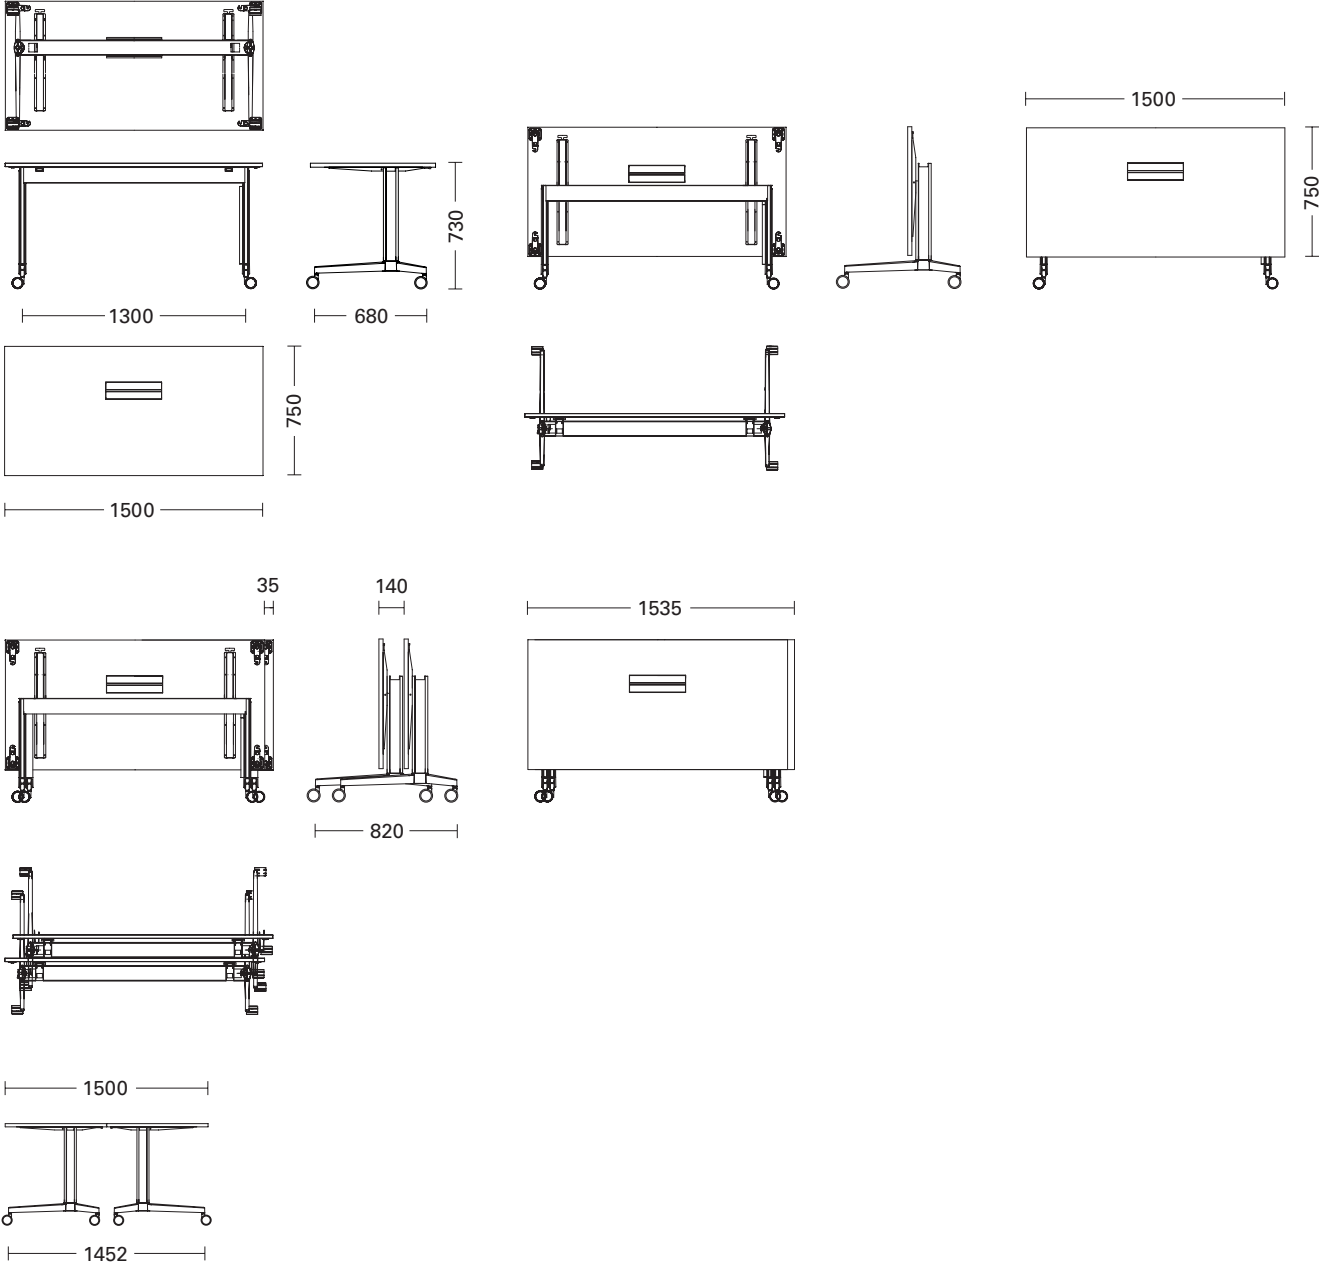

MEETING (flip top & fix version)

T-LEG

1400x700 1500x750 1600x800 1800x900 (only flip version)

1500x750 1600x800 1500x750 1600x800

MEETING

T-LEG

TRAINING (flip top & fix version)

C-LEG

1200x600 1400x700 1500x600 1500x750 1800x600

1200x600 1400x700 1500x750

TRAINING

C-LEG

CONFERENCE

T-LEG

Stand alone

Modular

Stand alone

CONFERENCE

T-LEG

Stand alone

CONFERENCE

T-LEG

Modular

CONFERENCE