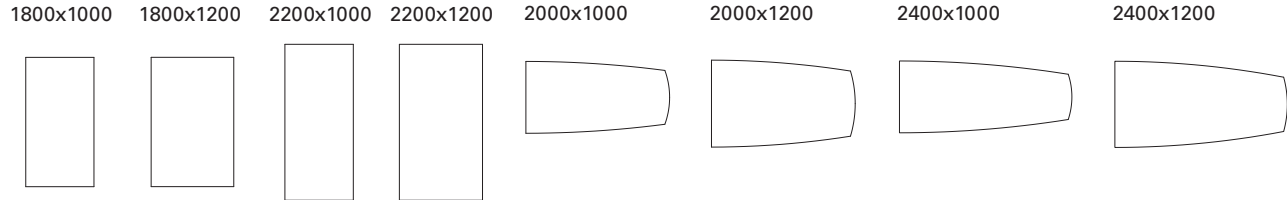

MEETING (flip top & fix version)

T-LEG

1400x700 1500x750 1600x800 1800x900 (only flip version)

1500x750 1600x800 1500x750 1600x800

MEETING

T-LEG

TRAINING (flip top & fix version)

C-LEG

1200x600 1400x700 1500x600 1500x750 1800x600

1200x600 1400x700 1500x750

TRAINING

C-LEG

CONFERENCE

T-LEG

Stand alone

Modular