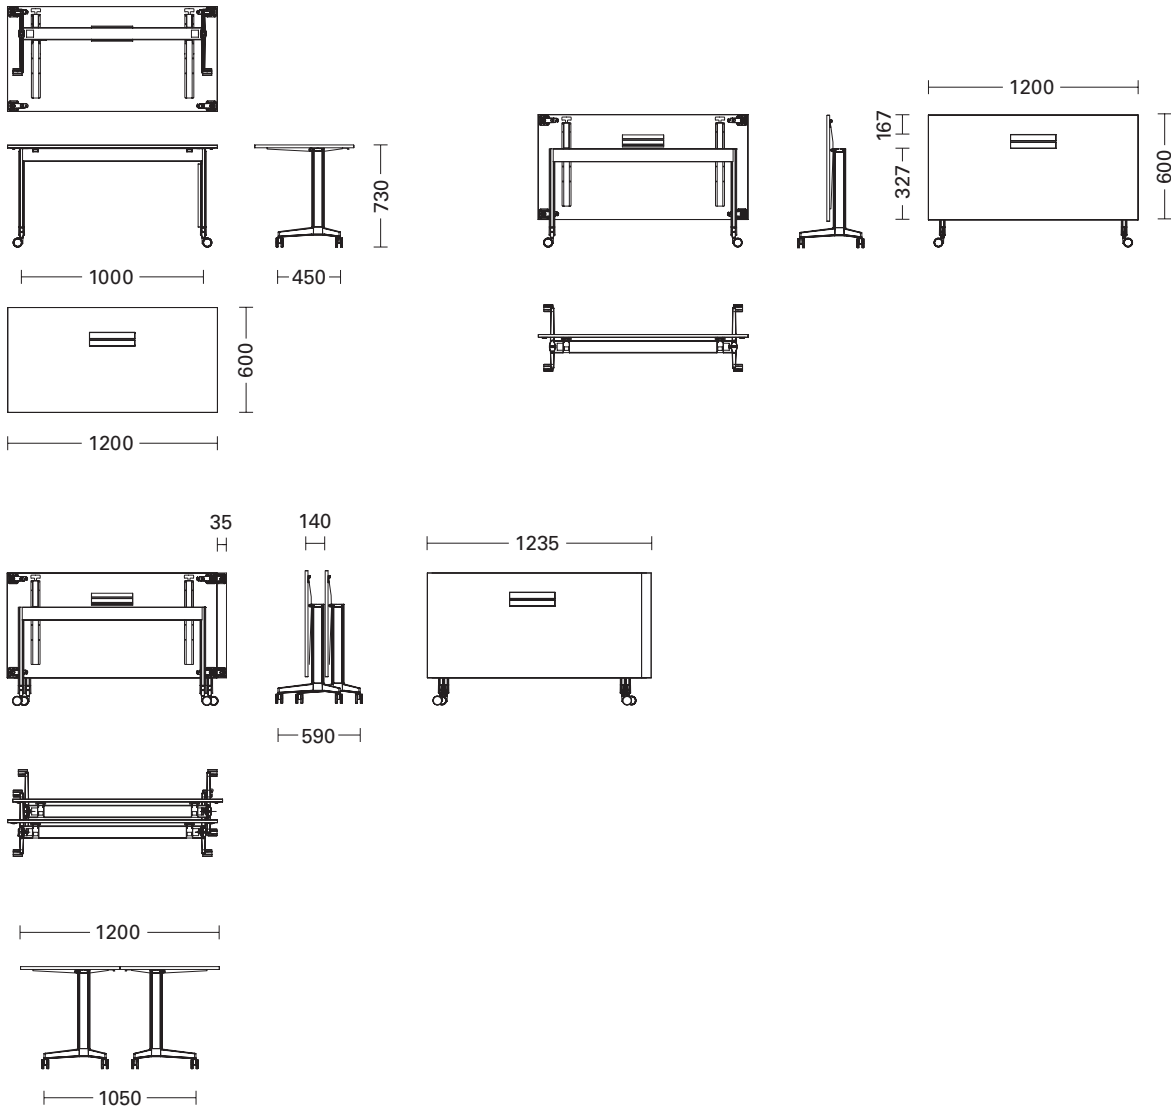

MEETING (flip top & fix version)

T-LEG

1400x700 1500x750 1600x800 1800x900 (only flip version)

1500x750 1600x800 1500x750 1600x800

MEETING

T-LEG

TRAINING (flip top & fix version)

C-LEG

1200x600 1400x700 1500x600 1500x750 1800x600

1200x600 1400x700 1500x750

TRAINING

C-LEG

CONFERENCE

T-LEG

Stand alone

Modular

Stand alone

CONFERENCE

T-LEG

Stand alone

CONFERENCE

T-LEG

Modular

CONFERENCE

T-LEG

Modular