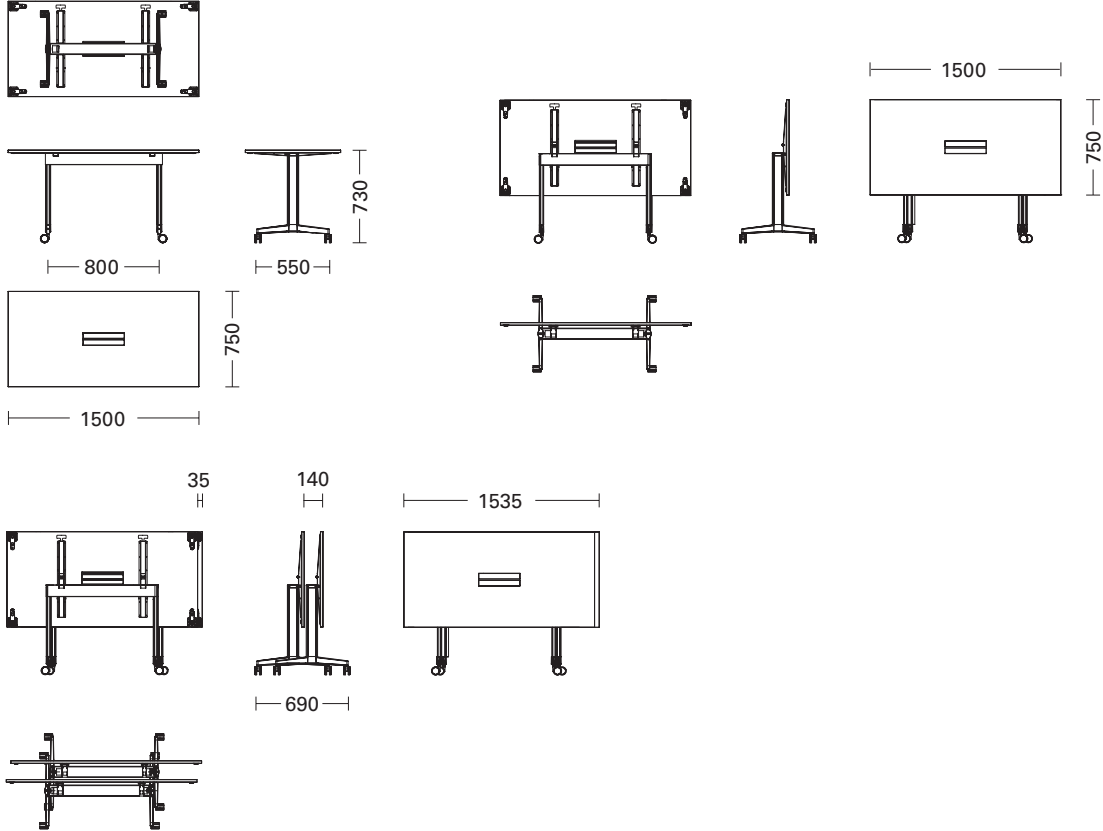

MEETING (flip top & fix version)

T-LEG

1400x700 1500x750 1600x800 1800x900 (only flip version)

1500x750 1600x800 1500x750 1600x800

MEETING

T-LEG

TRAINING (flip top & fix version)

C-LEG

1200x600 1400x700 1500x600 1500x750 1800x600

1200x600 1400x700 1500x750

TRAINING

C-LEG

CONFERENCE

T-LEG

Stand alone

Modular

Stand alone

CONFERENCE

T-LEG

Stand alone

CONFERENCE

T-LEG

Modular

CONFERENCE

T-LEG

Modular