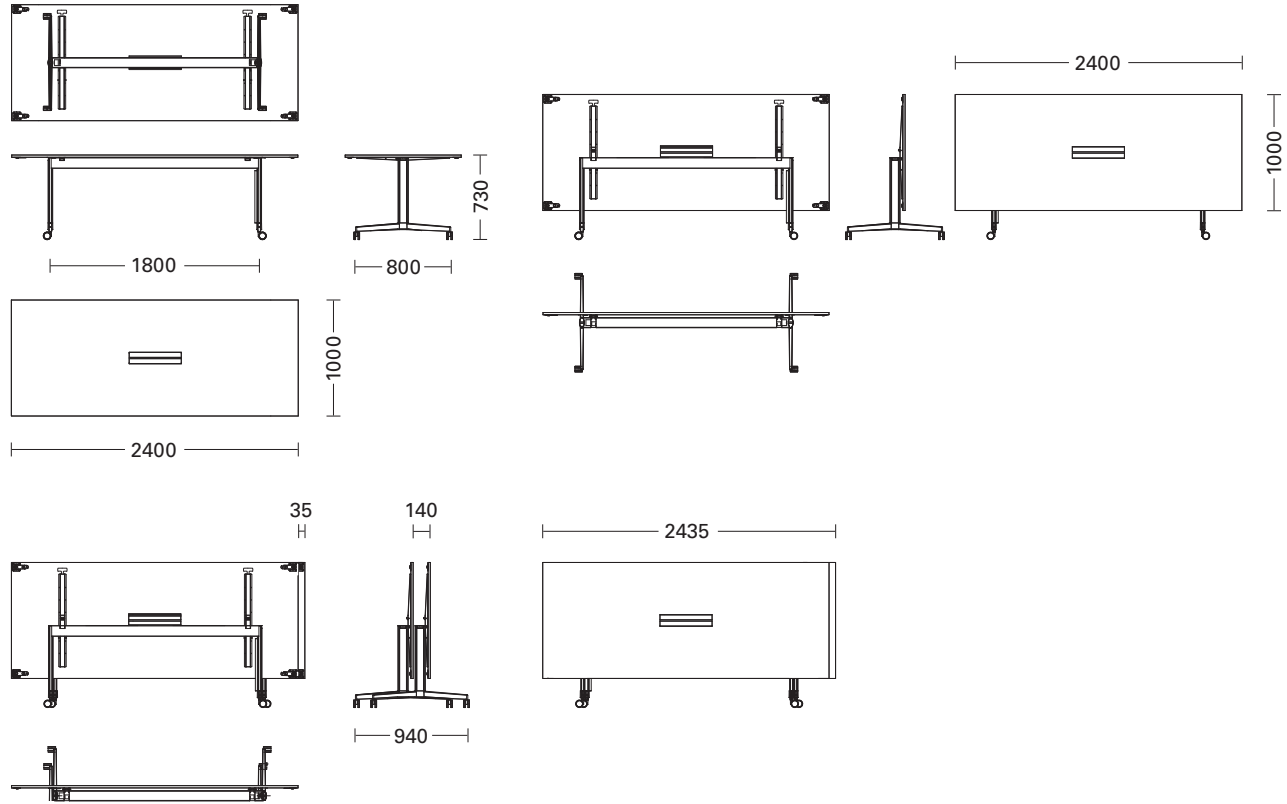

MEETING (flip top & fix version)

T-LEG

1400x700 1500x750 1600x800 1800x900 (only flip version)

1500x750 1600x800 1500x750 1600x800

MEETING

T-LEG

TRAINING (flip top & fix version)

C-LEG

1200x600 1400x700 1500x600 1500x750 1800x600

1200x600 1400x700 1500x750

TRAINING

C-LEG

CONFERENCE

T-LEG

Stand alone

Modular

Stand alone

CONFERENCE

T-LEG

Stand alone

CONFERENCE

T-LEG

Modular

CONFERENCE