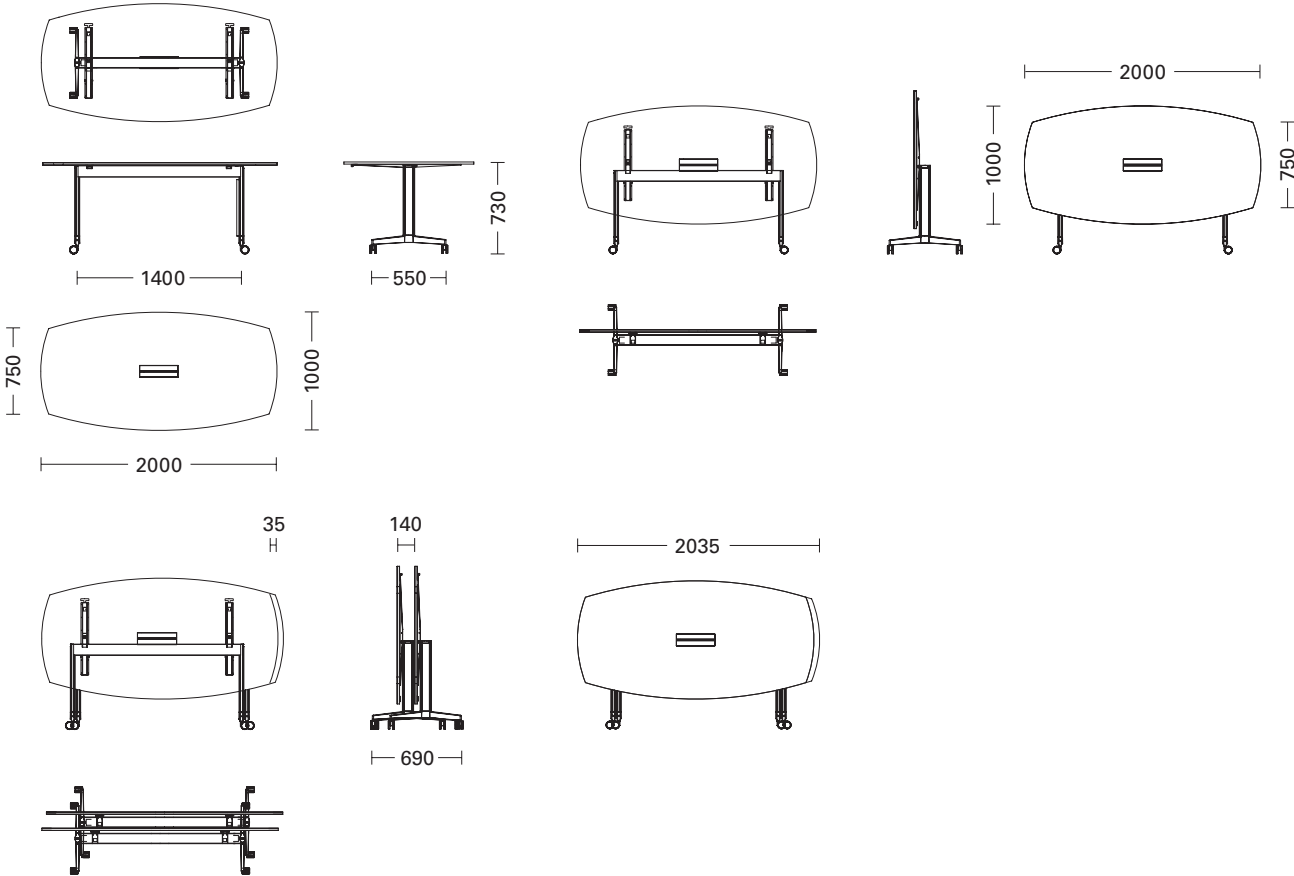

CONFERENCE

T-LEG

Stand alone