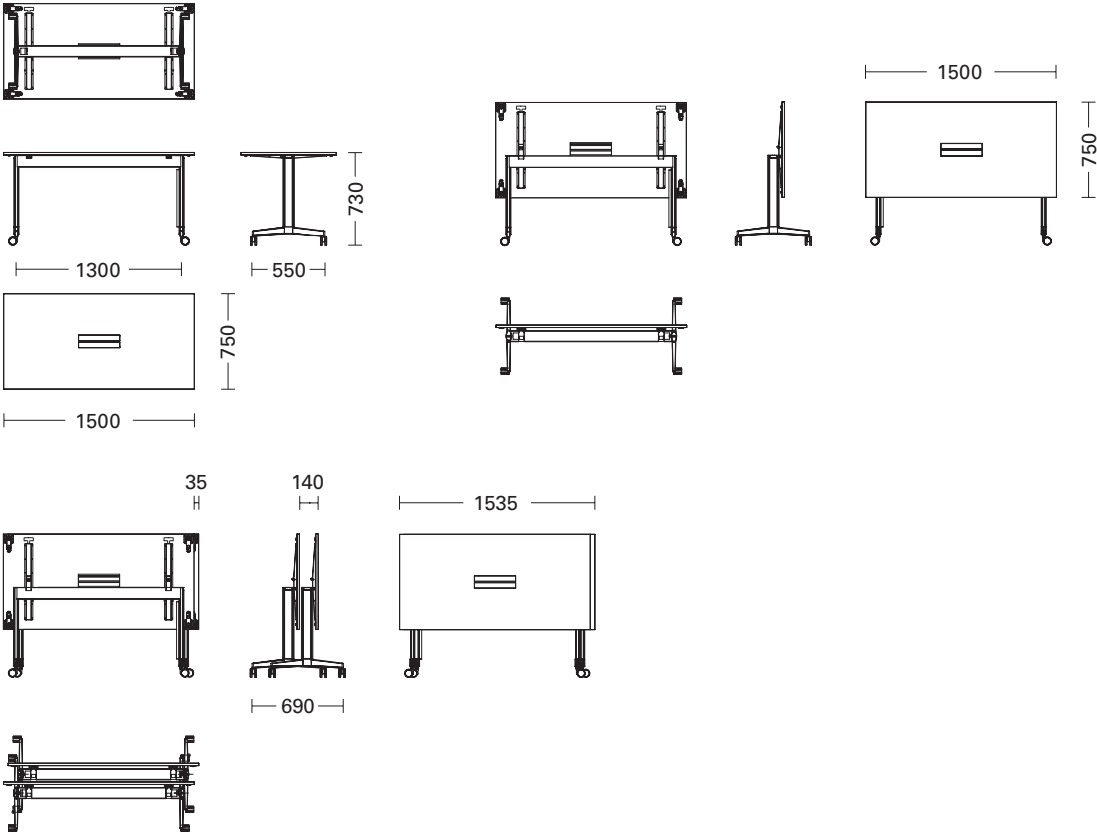

MEETING (flip top & fix version)

T-LEG

1400x700 1500x750 1600x800 1800x900 (only flip version)

1500x750 1600x800 1500x750 1600x800

MEETING

T-LEG

TRAINING (flip top & fix version)

C-LEG

1200x600 1400x700 1500x600 1500x750 1800x600

1200x600 1400x700 1500x750

TRAINING

C-LEG

CONFERENCE

T-LEG

Stand alone

Modular

Stand alone

CONFERENCE

T-LEG

Stand alone

CONFERENCE

T-LEG

Modular

CONFERENCE

T-LEG

Modular