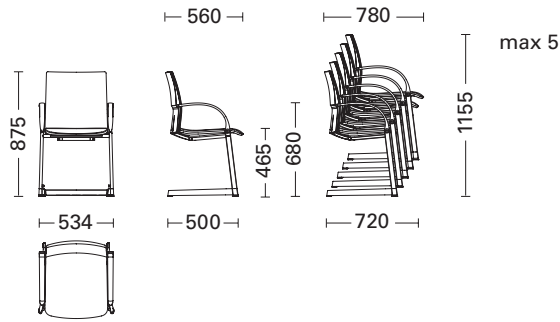

Meeting

Arm-chairs
Cantilever base
Curved arm rest
Stackable