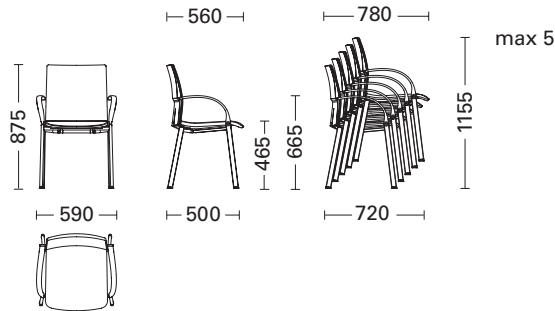

Visitor

Arm-chairs
4-legged frame
Elliptical legs
Curved arm rest
Stackable