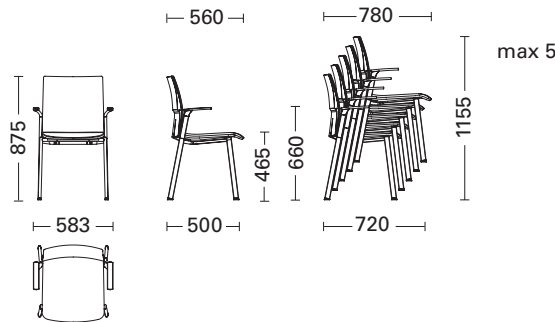

Visitor

Arm-chairs
4-legged frame
Elliptical legs
Straight arm rest
Stackable