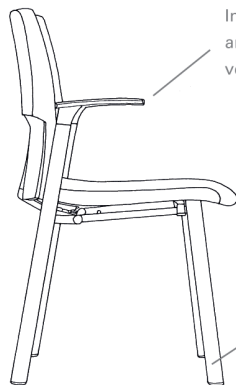

Injection moulded plastic arms finished 'soft touch velvet' (all models)