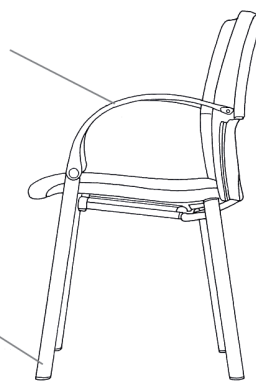

4 leg, curved armrest

Elliptical tube

5 star swivel, curved armrest

Height adjustable version available

Fabric upholstered inner shells or un-upholstered finished plastic paint 'soft touch'

Die-cast 360° swivel base

Removeable seat for easy maintenance (all models)

Cantilever base, curved armrest

Mini torsion bar giving up to 10° of tilt to provide good 'initial sit' (all models)

Die-cast aluminium base