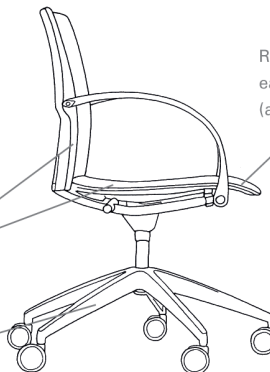

4 leg, curved armrest

Elliptical tube

5 star swivel, curved armrest

Height adjustable version available

Fabric upholstered inner shells or un-upholstered finished plastic paint 'soft touch'

Die-cast 360° swivel base

Removeable seat for easy maintenance (all models)

Cantilever base, curved armrest

Mini torsion bar giving up to 10° of tilt to provide good 'initial sit' (all models)

Die-cast aluminium base