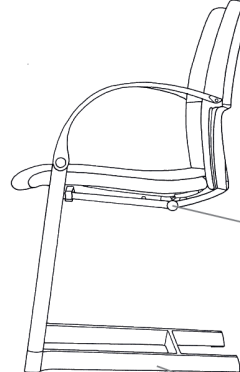

4 leg, curved armrest

Elliptical tube

5 star swivel, curved armrest

Height adjustable version available

Fabric upholstered inner shells or un-upholstered finished plastic paint 'soft touch'

Die-cast 360° swivel base

Removeable seat for easy maintenance (all models)

Cantilever base, curved armrest

Mini torsion bar giving up to 10° of tilt to provide good 'initial sit' (all models)

Die-cast aluminium base