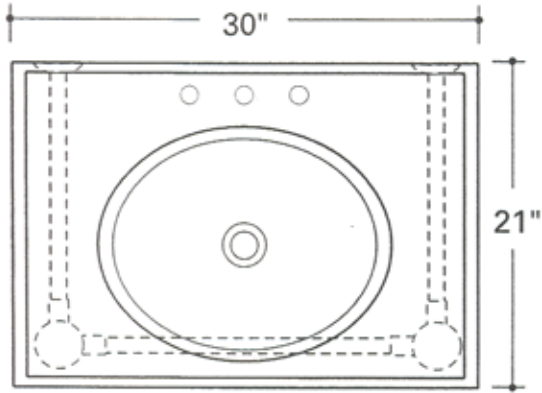

# WASHSTANDS

GLASSROD WASHSTAND  
CRWS 43

LAVATORY  
SALV07

SLAB TOP  
VAM...

SLAB SUPPORT  
WWWS91

Note:  
Adhesive silicone is recommended for attaching legs to slab top

Rough-in from finished floor:  
Waste: 20"H  
Supply: 21"H x 9"Ø  
(blocking recommended)