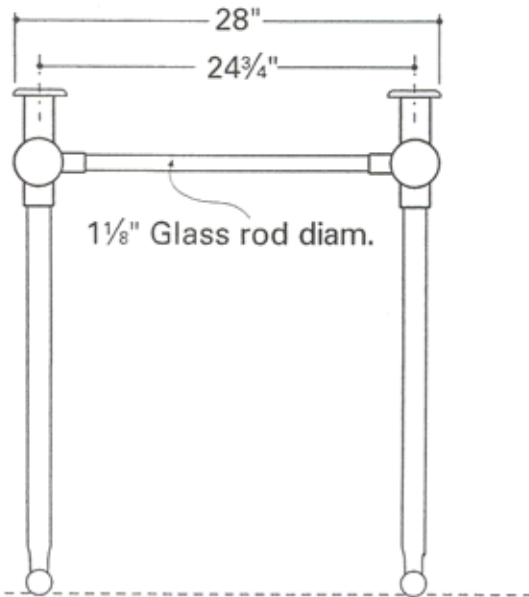

All dimensions are based on original specifications and are subject to change and variation. Please consult your Design Associate for current specification.