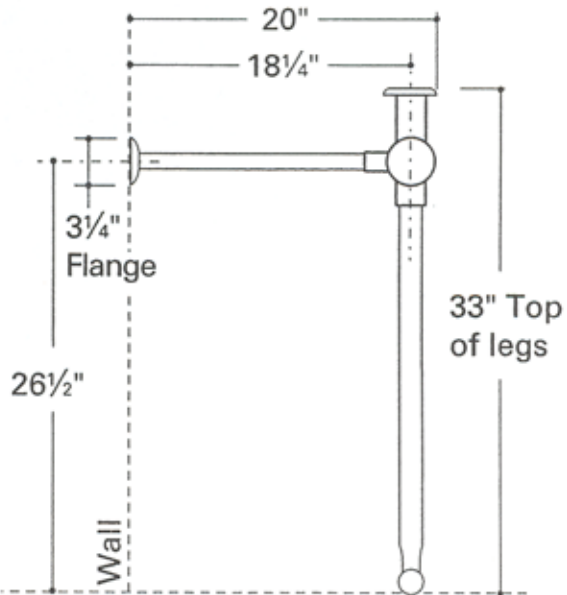

# WASHSTANDS

GLASSROD WASHSTAND  
CRWS 43

LAVATORY  
SALV07

SLAB TOP  
VAM...

SLAB SUPPORT  
WWWS91

Note:  
Adhesive silicone is recommended for attaching legs to slab top

Rough-in from finished floor:  
Waste: 20"H  
Supply: 21"H x 9"Ø  
(blocking recommended)

Custom sizes are available

All dimensions are based on original specifications and are subject to change and variation. Please consult your Design Associate for current specification.