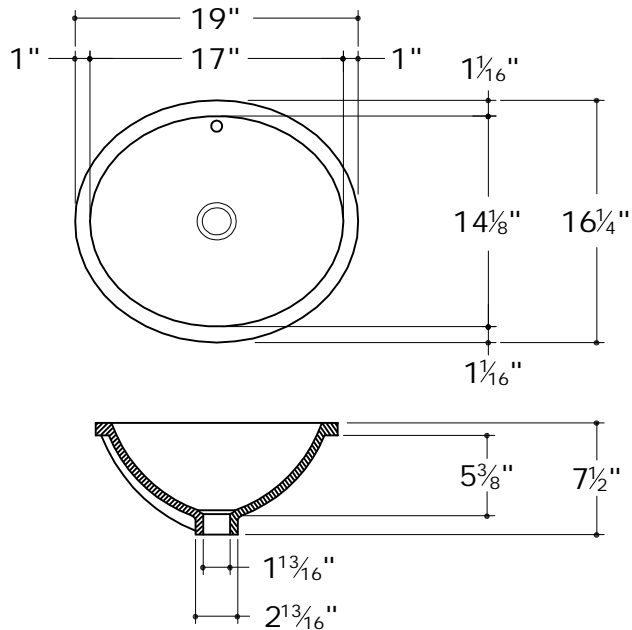

UNDERMOUNT LAVATORY

**SALV24** (single glaze)  
**SALV25** (double glaze)

UNDERMOUNT LAVATORY

**SALV26** (single glaze)  
**SALV27** (double glaze)

All dimensions are based on original specifications and are subject to change and variation. Please consult your Design Associate for current specification.

Notes:  
Accepts our standard 1<sup>5</sup>/<sub>8</sub>" lav.drain