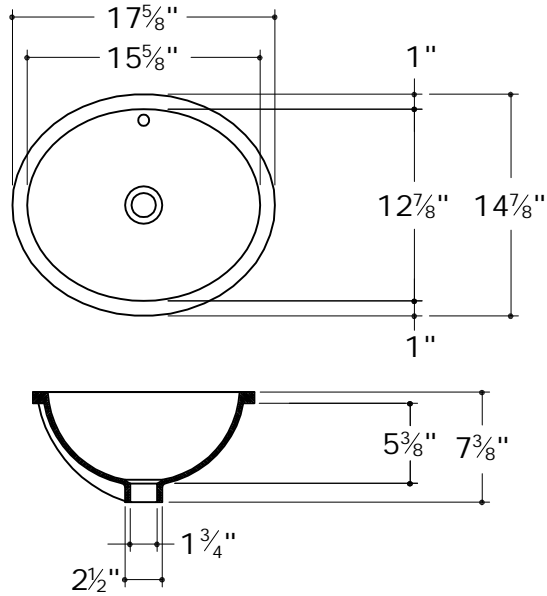

UNDERMOUNT LAVATORY

**SALV24** (single glaze)  
**SALV25** (double glaze)

UNDERMOUNT LAVATORY

**SALV26** (single glaze)  
**SALV27** (double glaze)

All dimensions are based on original specifications and are subject to change and variation. Please consult your Design Associate for current specification.

Notes:  
Accepts our standard 1<sup>5</sup>/<sub>8</sub>" lav.drain