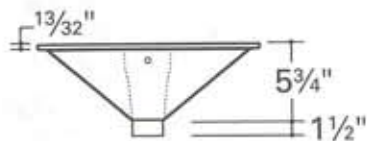

CONE LAVATORY
NOLV 50

With overflow
 Accepts our standard
 1 1/4" Lav. waste

Note: Suitable as a drop-in
 or undermount

Undermount clips (VAMCLIP)
 available in sets of four.

All dimensions are based on original specifications and are subject to change and variation. Please consult your Design Associate for current specification.

Fixture dimensions are nominal and may vary within the range of tolerances established by ASME/ANSI standards.