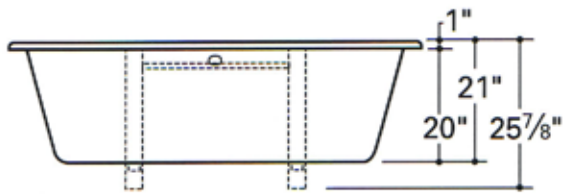

PIER

BATHTUB ONLY PRBT07

WOODEN SLIP ONLY PRFN01

Available in: Espresso only

All dimensions are based on original specifications and are subject to change and variation. Please consult your Design Associate for current specification.

WASTE AND OVERFLOW FDWO95

Available in: Nickel~Matte Nickel~Chrome~Brass

Note:

A clear adhesive silicone may be used to secure the wooden slip to the floor.