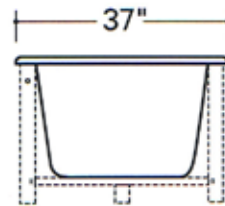

WASTE AND OVERFLOW FDWO95

Available in: Nickel~Matte Nickel~Chrome~Brass

Note:

A clear adhesive silicone may be used to secure the wooden slip to the floor.