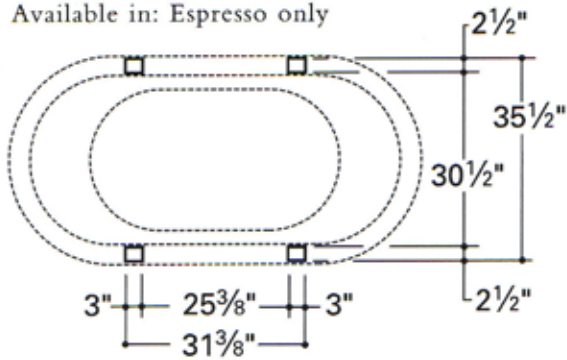

PIER

BATHTUB ONLY PRBT07

WOODEN SLIP ONLY PRFN01

Available in: Espresso only

All dimensions are based on original specifications and are subject to change and variation. Please consult your Design Associate for current specification.

WASTE AND OVERFLOW FDWO95

Available in: Nickel~Matte Nickel~Chrome~Brass

Note:

A clear adhesive silicone may be used to secure the wooden slip to the floor.