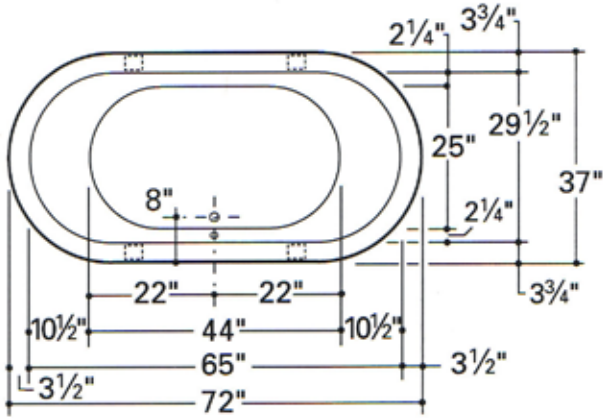

PIER

BATHTUB ONLY PRBT07

WOODEN SLIP ONLY PRFN01

Available in: Espresso only

All dimensions are based on original specifications and are subject to change and variation. Please consult your Design Associate for current specification.

WASTE AND OVERFLOW FDWO95

Available in: Nickel~Matte Nickel~Chrome~Brass

Note:

A clear adhesive silicone may be used to secure the wooden slip to the floor.