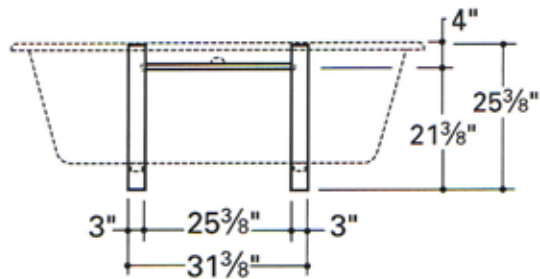

PIER

BATHTUB ONLY PRBT07

WOODEN SLIP ONLY PRFN01

Available in: Espresso only

All dimensions are based on original specifications and are subject to change and variation. Please consult your Design Associate for current specification.