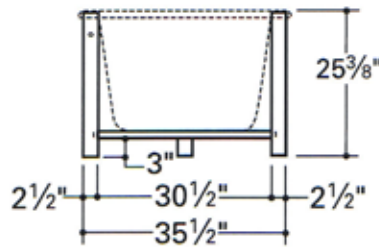

WASTE AND OVERFLOW FDWO95

Available in: Nickel~Matte Nickel~Chrome~Brass

Note:

A clear adhesive silicone may be used to secure the wooden slip to the floor.