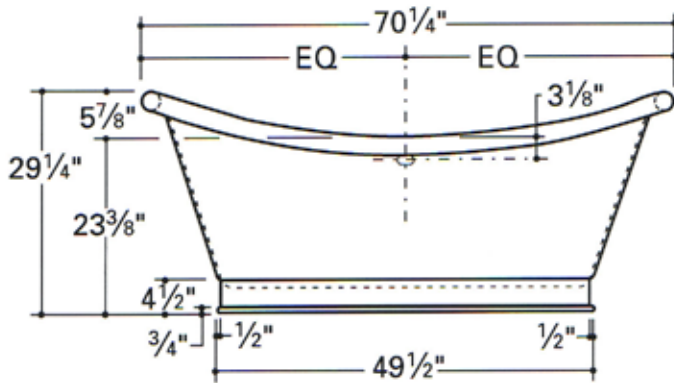

CLOTHILDE

BATHTUB ONLY
COBT01

All dimensions are based on original specifications and are subject to change and variation. Please consult your Design Associate for current specification.