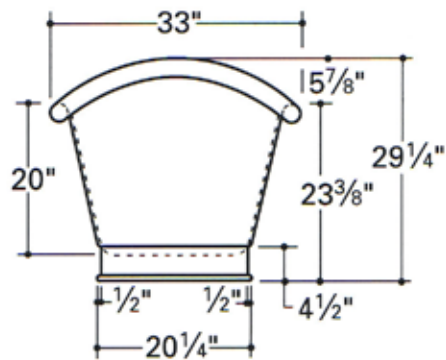

CLOTHILDE

BATHTUB ONLY
COBT01

All dimensions are based on original specifications and are subject to change and variation. Please consult your Design Associate for current specification.