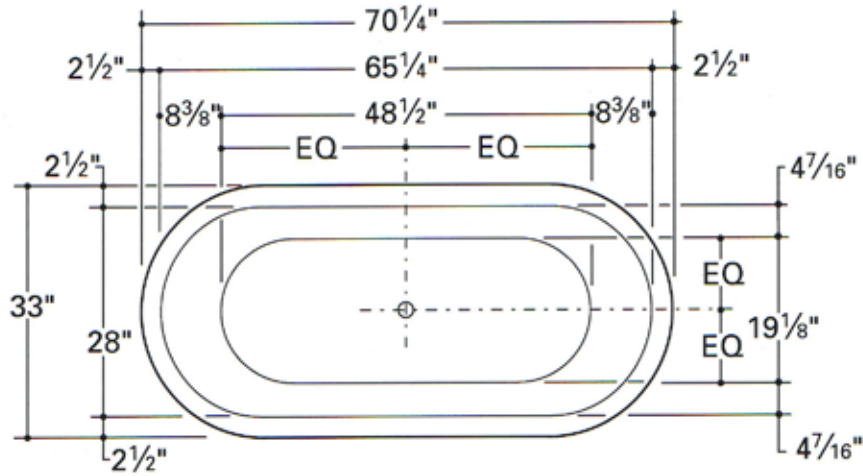

CLOTHILDE

BATHTUB ONLY
COBT01

All dimensions are based on original specifications and are subject to change and variation. Please consult your Design Associate for current specification.