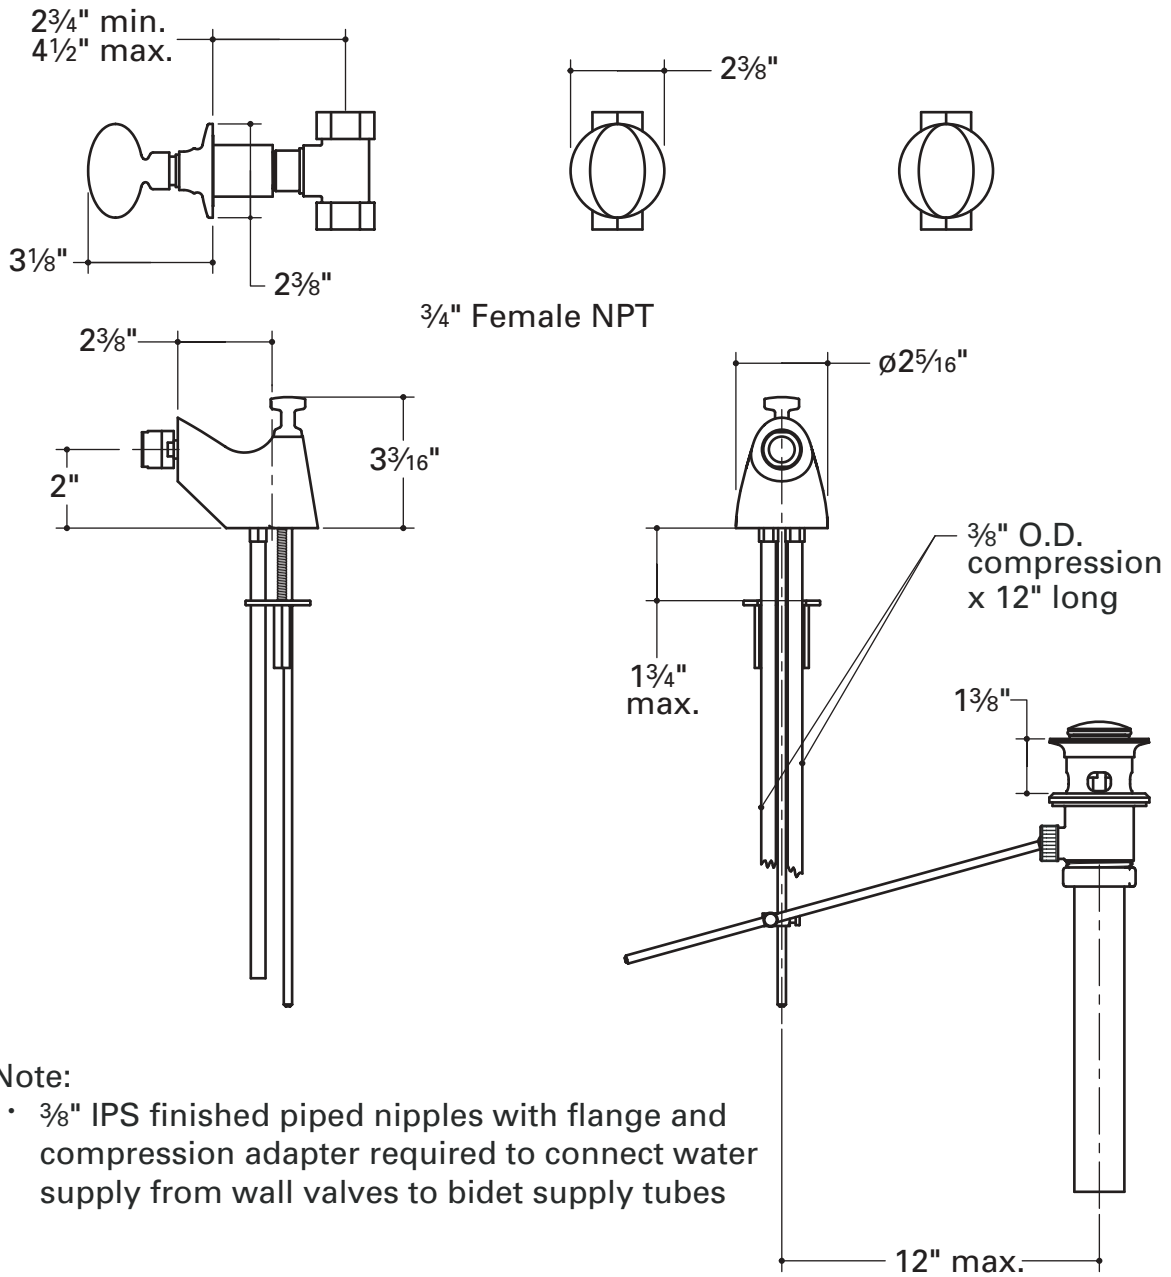

**SINGLE HOLE BIDET AND WALL VALVES WITH EGG CRYSTAL HANDLE**  
**OPBF02-K**

**Note:**

- $\frac{3}{8}$ " IPS finished piped nipples with flange and compression adapter required to connect water supply from wall valves to bidet supply tubes

All dimensions are based on original specifications and are subject to change and variation.  
 Please consult your Design Associate for current specification.