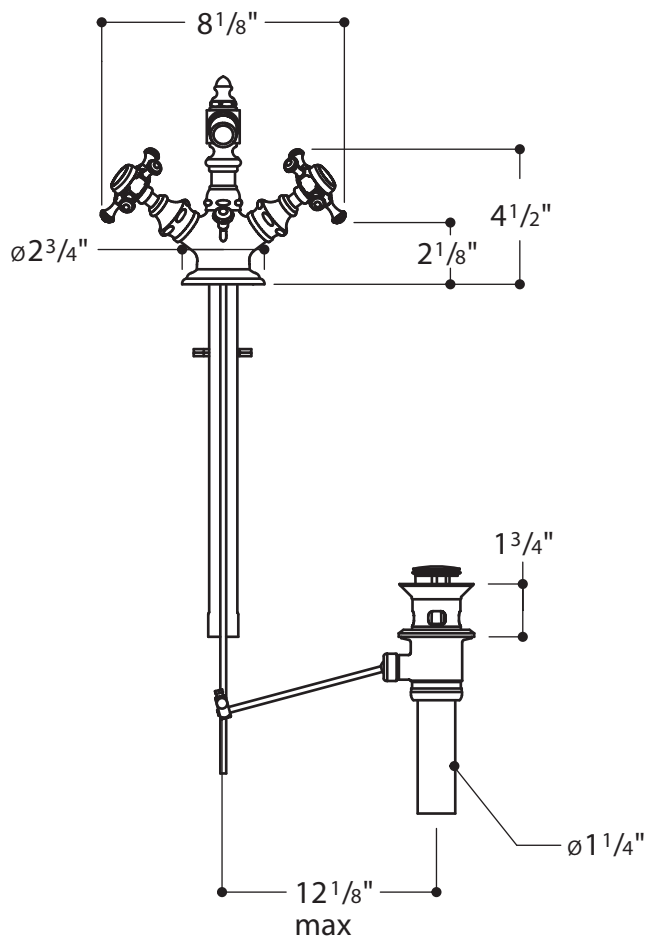

AMELIE

BIDET FITTING AMBF19

Note:

- $\frac{3}{8}"$ O.D. supply tubes
- $1\frac{1}{4}"$ flanged tail piece included

All dimensions are based on original specifications and are subject to change and variation. Please consult your Design Associate for current specification.