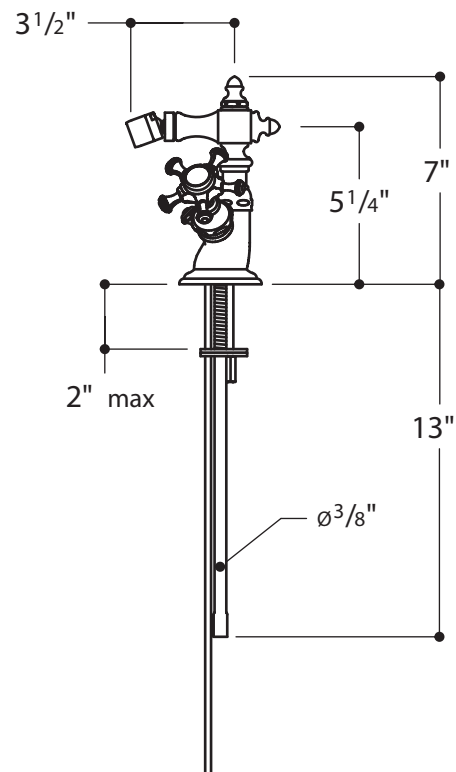

AMELIE

BIDET FITTING AMBF19

Note:

- $\frac{3}{8}"$ O.D. supply tubes
- $1\frac{1}{4}"$ flanged tail piece included

All dimensions are based on original specifications and are subject to change and variation. Please consult your Design Associate for current specification.