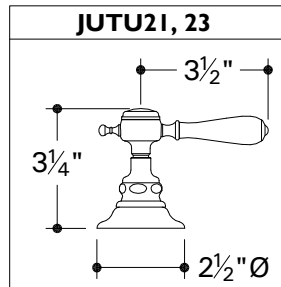

J U L I A

CONCEALED DECK MOUNTED TUB FILLER WITH HANDSHOWER

JUTU19 (cross handles and metal handshower)

JUTU20 (metal lever handles and handshower)

JUTU21 (white porcelain lever handles and handshower)

JUTU23 (black porcelain lever handles and handshower-MTO)