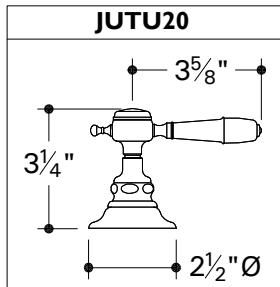

J U L I A

CONCEALED DECK MOUNTED TUB FILLER WITH HANDSHOWER

JUTU19 (cross handles and metal handshower)

JUTU20 (metal lever handles and handshower)

JUTU21 (white porcelain lever handles and handshower)

JUTU23 (black porcelain lever handles and handshower-MTO)