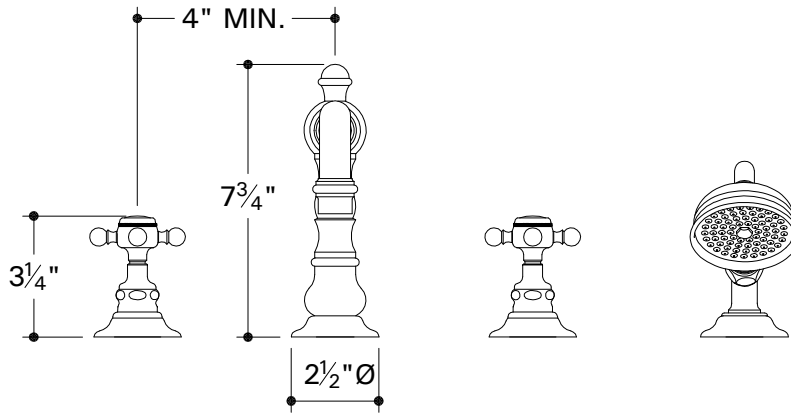

J U L I A

CONCEALED DECK MOUNTED TUB FILLER WITH HANDSHOWER

JUTU19 (cross handles and metal handshower)

JUTU20 (metal lever handles and handshower)

JUTU21 (white porcelain lever handles and handshower)

JUTU23 (black porcelain lever handles and handshower-MTO)