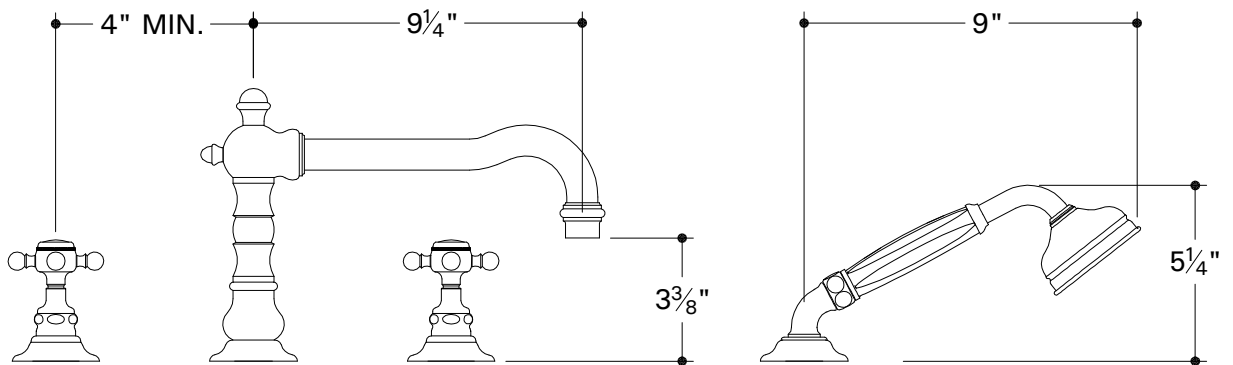

J U L I A

CONCEALED DECK MOUNTED TUB FILLER WITH HANDSHOWER

JUTU19 (cross handles and metal handshower)

JUTU20 (metal lever handles and handshower)

JUTU21 (white porcelain lever handles and handshower)

JUTU23 (black porcelain lever handles and handshower-MTO)

All dimensions are based on original specifications and are subject to change and variation. Please consult your Design Associate for current specification.