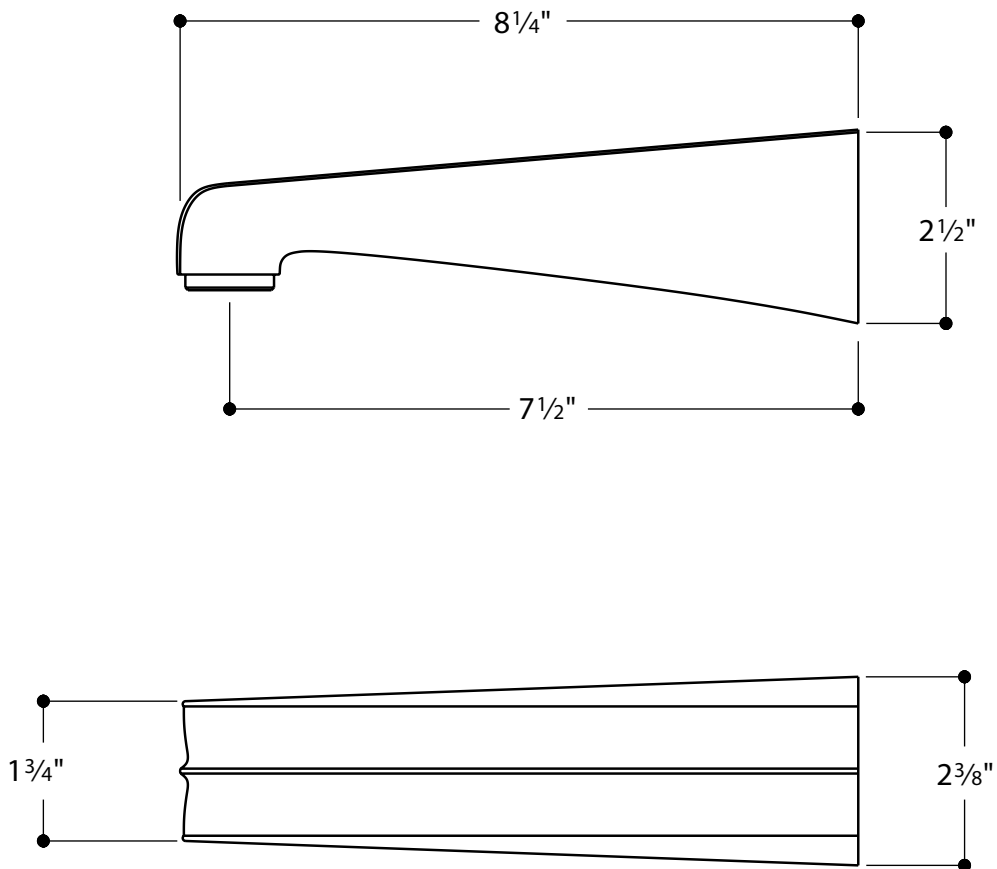

BOULEVARD

WALL MOUNTED TUB SPOUT
BDTU82

Note:
• $\frac{3}{4}"$ NPT Female Inlet

All dimensions are based on original specifications and are subject to change and variation. Please consult your Design Associate for current specification.