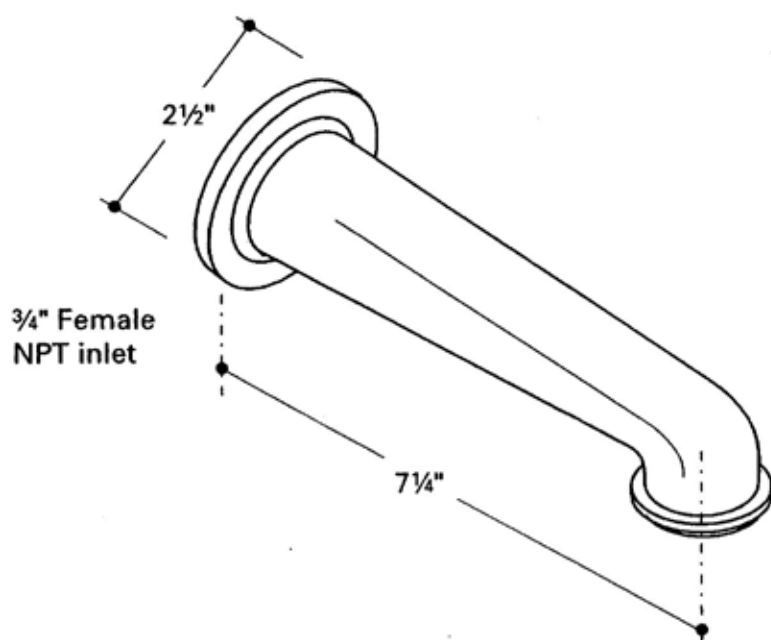

WALL MOUNTED BATH SPOUT
AETU82

All dimensions are based on original specifications and are subject to change and variation. Please consult your Design Associate for current specification.