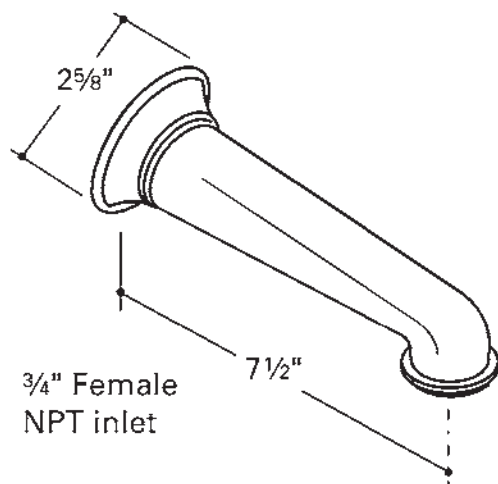

WALL MOUNTED BATH SPOUT
RTTU 82

All dimensions are based on original specifications and are subject to change and variation. Please consult your Design Associate for current specification.