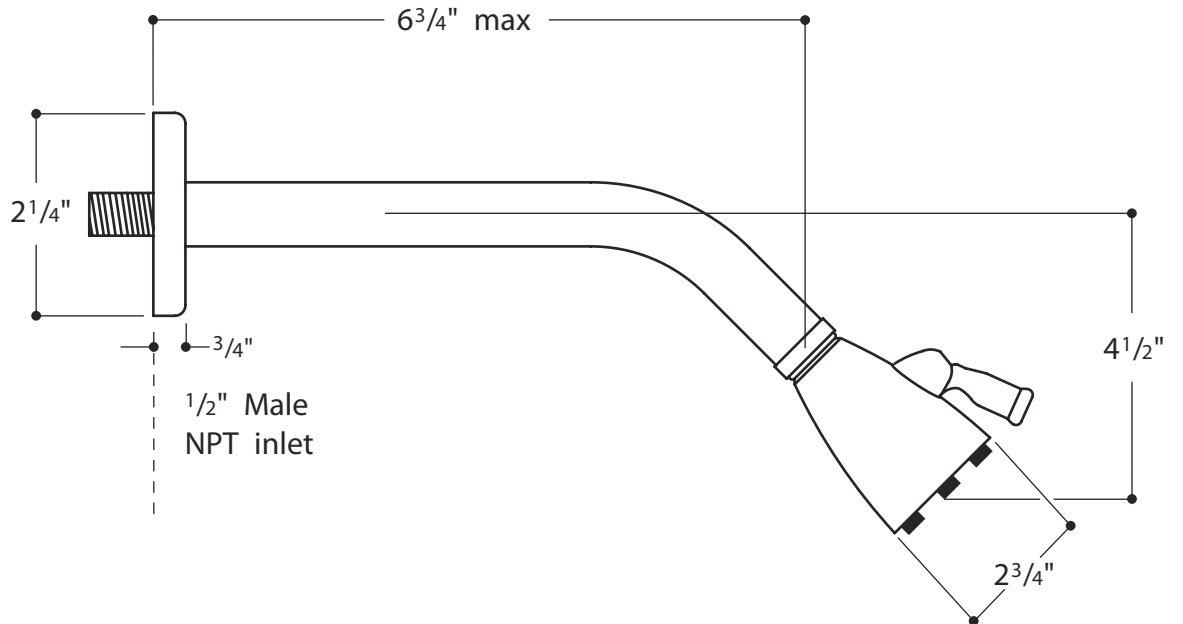

LARGE 8 JET SHOWER HEAD WITH ARM AND FLANGE

**WWSH25**

ARM AND FLANGE ONLY

**WWPSH03**

SMALL 6 JET SHOWER HEAD WITH ARM AND FLANGE

**WWSH27**

ARM AND FLANGE ONLY

**WWPSH03**