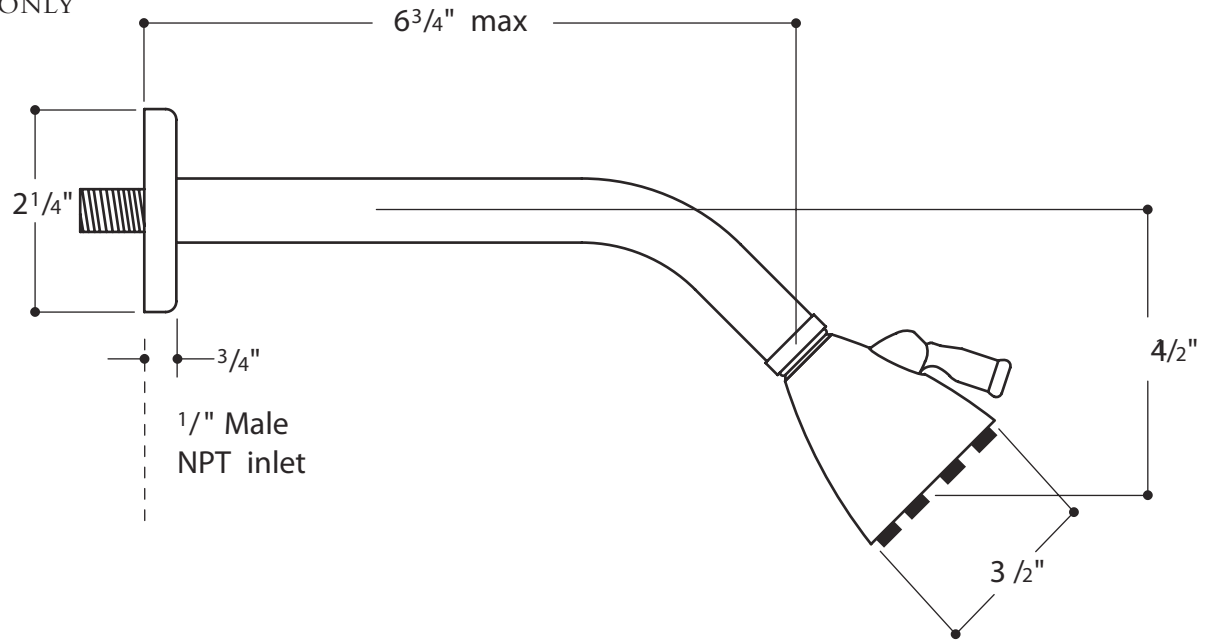

LARGE 8 JET SHOWER HEAD WITH ARM AND FLANGE

**WWSH25**

ARM AND FLANGE ONLY

**WWPSH03**

SMALL 6 JET SHOWER HEAD WITH ARM AND FLANGE

**WWSH27**

ARM AND FLANGE ONLY

**WWPSH03**

All dimensions are based on original specifications and are subject to change and variation. Please consult your Design Associate for current specification.