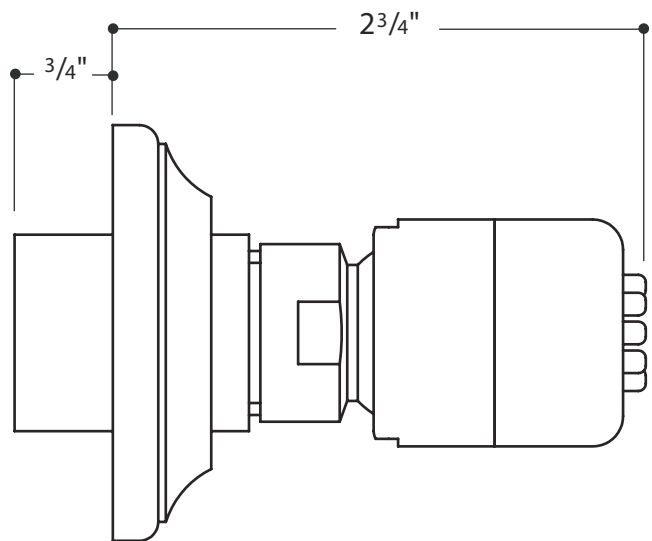

BODY SPRAY
WWSH16

Note:

- $\frac{1}{2}"$ female NPT inlet
- Spray head adjusts +/- 25 degrees
- Spray stream width: $1\frac{1}{4}"$
- Installation requires 15mm hex wrench.

All dimensions are based on original specifications and are subject to change and variation.