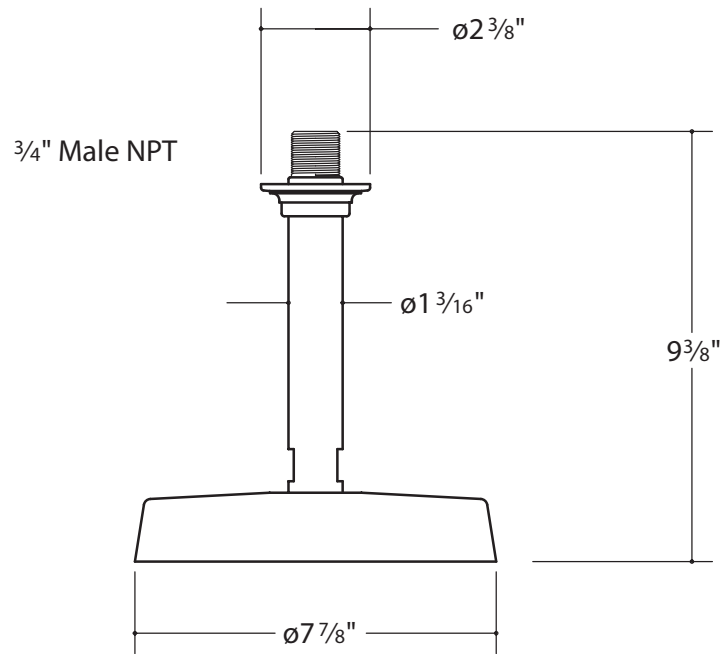

CEILING MOUNT SHOWER ROSE WITH ARM AND FLANGE
OPSH72

WALL MOUNT SHOWER HEAD WITH ARM AND FLANGE
OPSH71

All dimensions are based on original specifications and are subject to change and variation.
 Please consult your Design Associate for current specification.