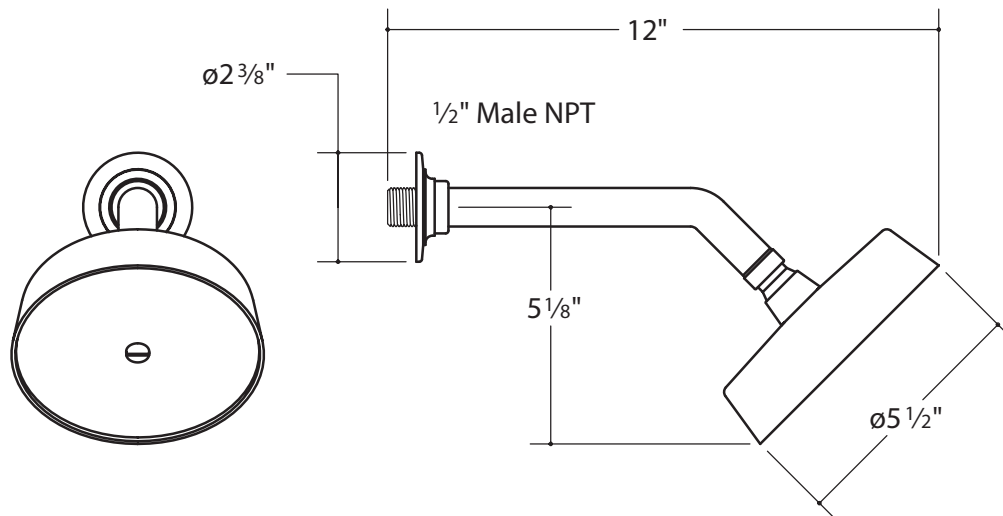

CEILING MOUNT SHOWER ROSE WITH ARM AND FLANGE
OPSH72

WALL MOUNT SHOWER HEAD WITH ARM AND FLANGE
OPSH71

All dimensions are based on original specifications and are subject to change and variation.
 Please consult your Design Associate for current specification.