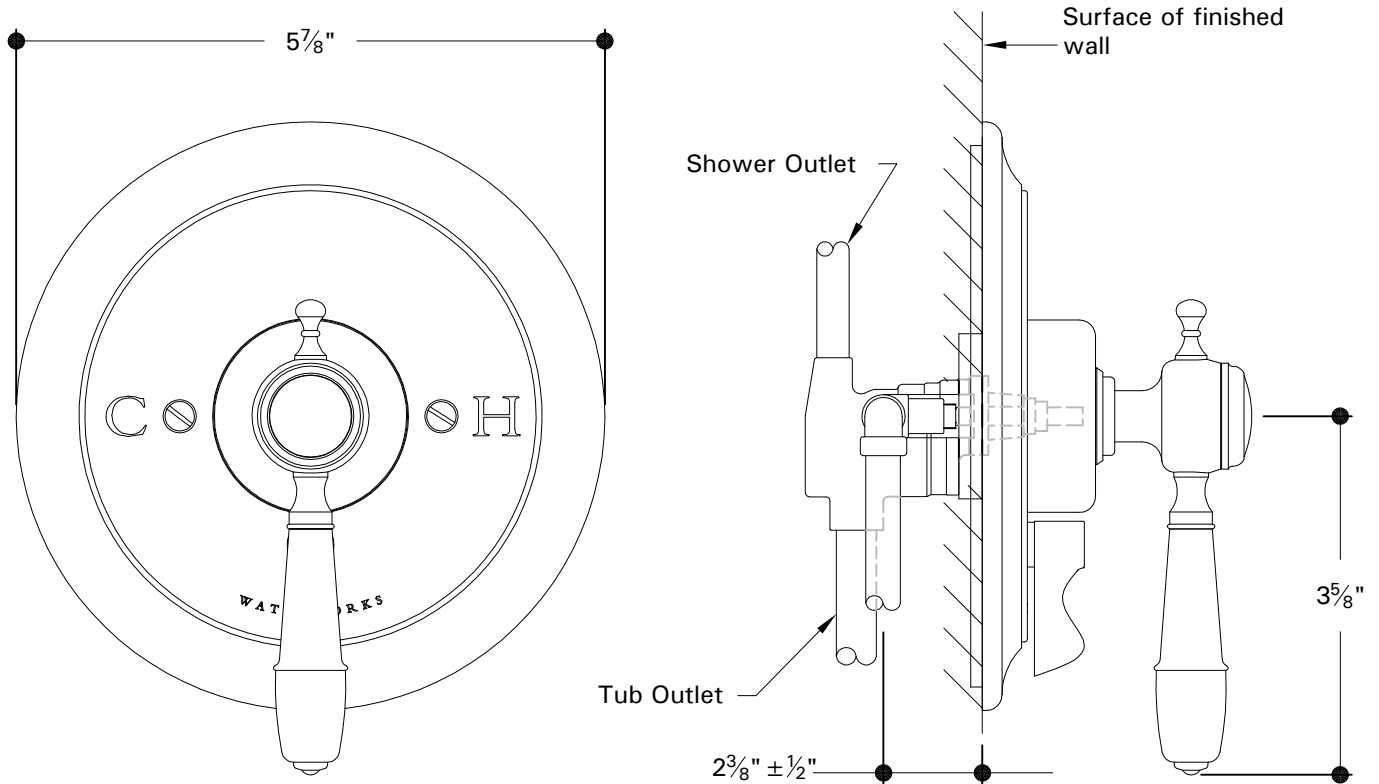

## PRESSURE BALANCE VALVE TRIM WITH DIVERTER

**JUSV41-K** (metal lever handle) & **GUSV87R** (rough)

**JUSV42-K** (white porcelain lever handle) & **GUSV87R** (rough)

**JUSV43-K** (black porcelain lever handle-MTO) & **GUSV87R** (rough)

### Notes:

- Diverter can only be used for tub and shower combination and cannot supply a handshower
- 1/2" sweat/solder inlets
- 1/2" sweat/solder shower outlet
- 1/2" NPT tub outlet

All dimensions are based on original specifications and are subject to change and variation. Please consult your Design Associate for current specification.