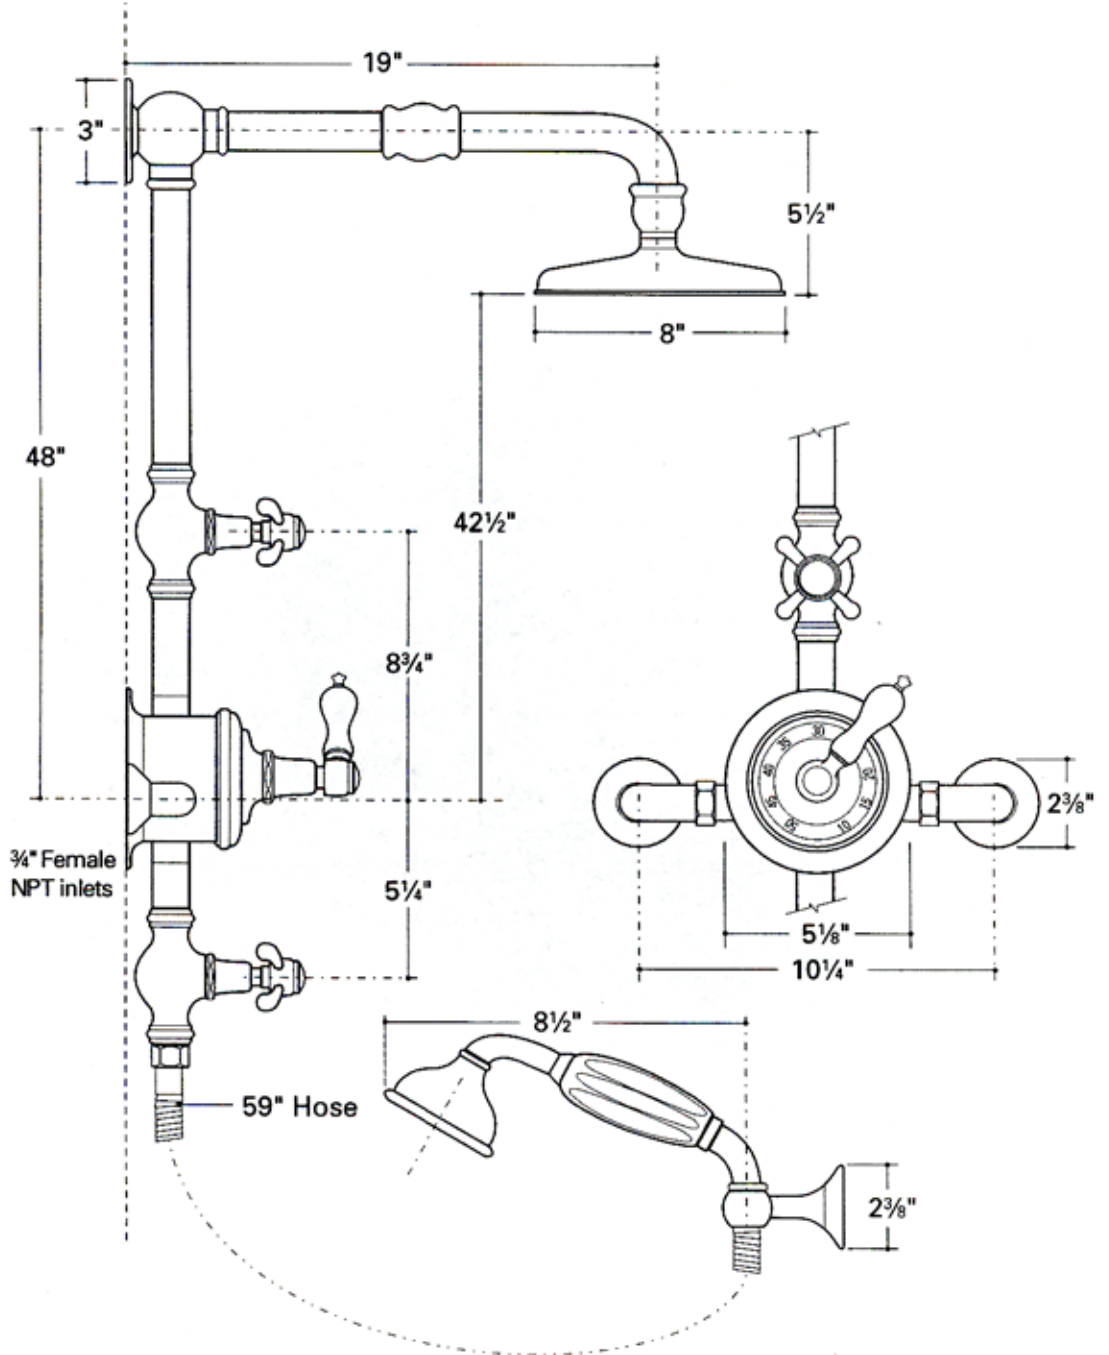

EXPOSED THERMOSTATIC SHOWER MIXER
 WITH HANDSHOWER / RISER / ROSE WITH SWIVEL
ETSV58

All dimensions are based on original specifications and are subject to change and variation. Please consult your Design Associate for current specification.