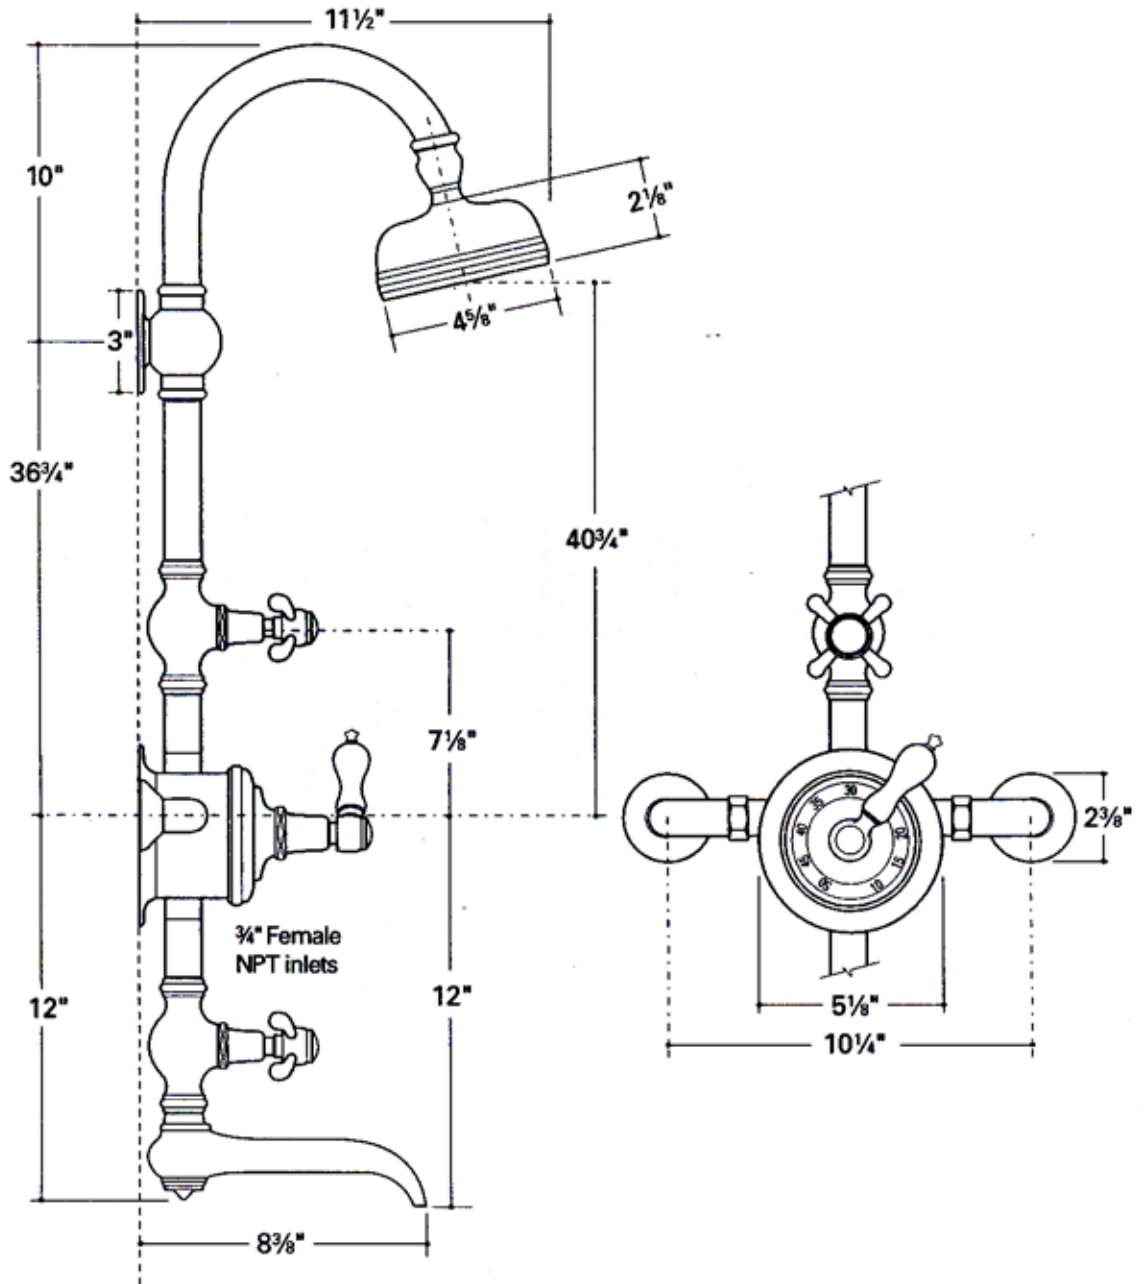

EXPOSED THERMOSTATIC
SHOWER MIXER
WITH TUB SPOUT / RISER / ROSE WITH SWIVEL
ETSV57

All dimensions are based on original specifications and are subject to change and variation. Please consult your Design Associate for current specification.