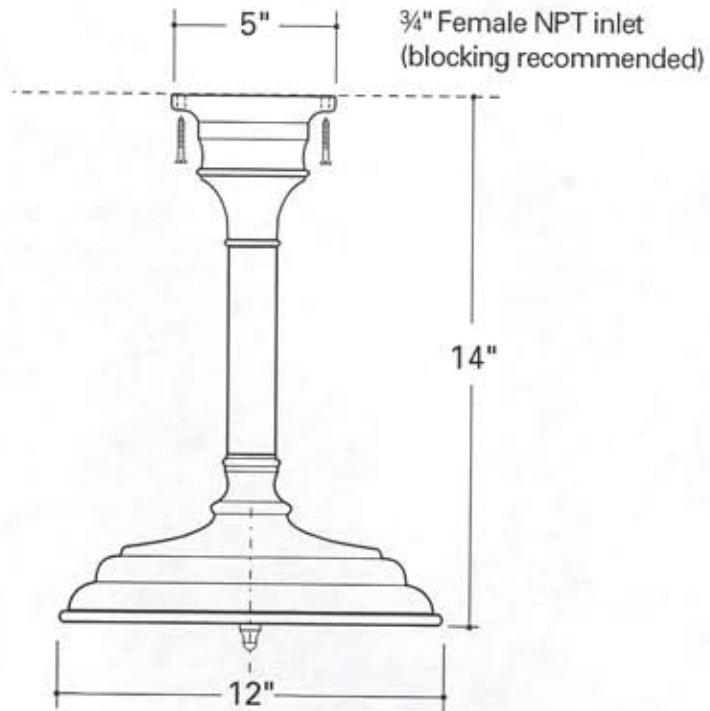

CEILING MOUNTED 12" SHOWER ROSE
WITH ARM & SWIVEL
ETSH 27

All dimensions are based on original specifications and are subject to change and variation. Please consult your Design Associate for current specification.

Note:
Mounting screws provided