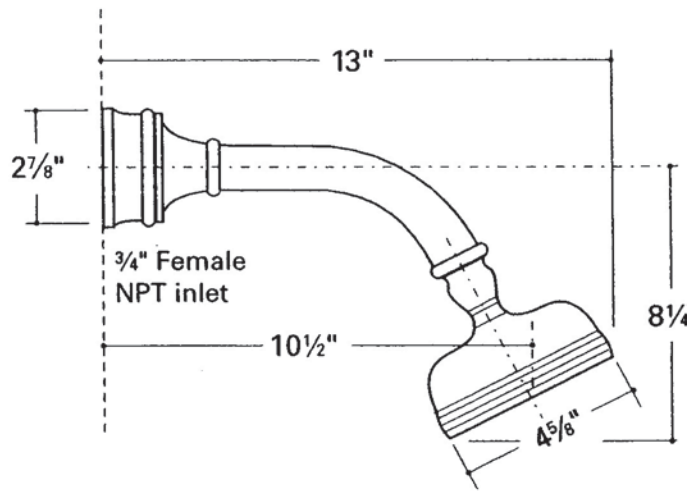

**HANDSHOWER ON HOOK
ETHS37**

**5" SHOWER ROSE AND ARM WITH SWIVEL
ETSH85**

**8" SHOWER ROSE & ARM WITH SWIVEL
ETSH19**

All dimensions are based on original specifications and are subject to change and variation. Please consult your Design Associate for current specification.