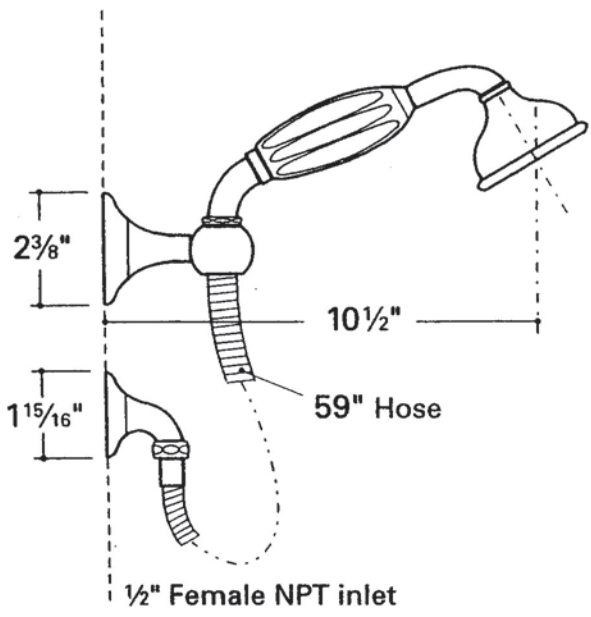

**HANDSHOWER ON HOOK
ETHS37**

**5" SHOWER ROSE AND ARM WITH SWIVEL
ETSH85**

**8" SHOWER ROSE & ARM WITH SWIVEL
ETSH19**

All dimensions are based on original specifications and are subject to change and variation. Please consult your Design Associate for current specification.