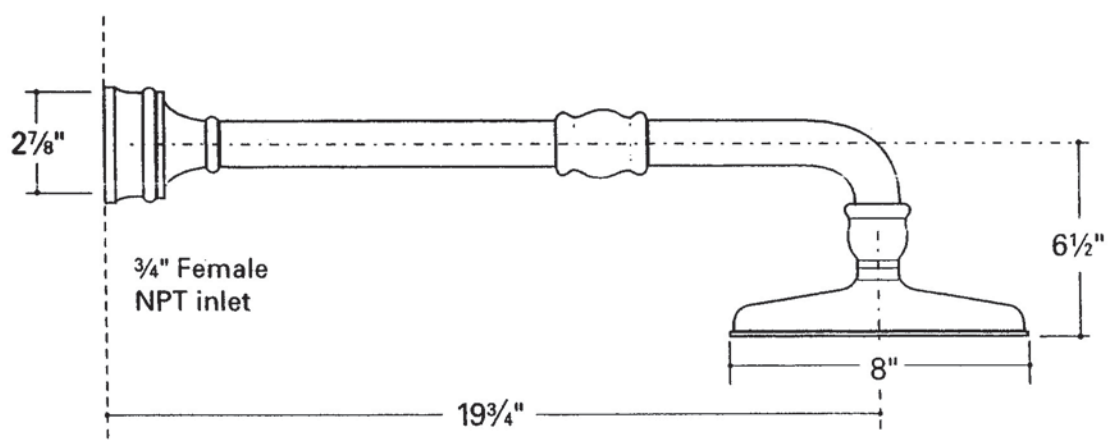

**HANDSHOWER ON HOOK
ETHS37**

**5" SHOWER ROSE AND ARM WITH SWIVEL
ETSH85**

**8" SHOWER ROSE & ARM WITH SWIVEL
ETSH19**

All dimensions are based on original specifications and are subject to change and variation. Please consult your Design Associate for current specification.