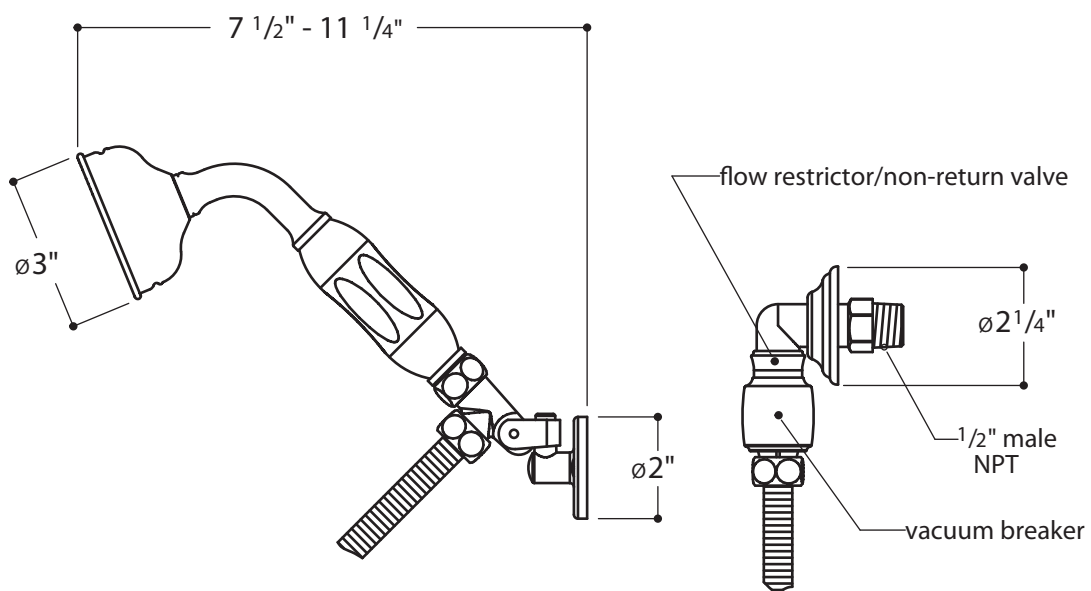

HAND SHOWER ON A HOOK AMHS25

Notes:

- Handshower pivots
- 59" hose
- Inlet $\frac{1}{2}''$ straight
- Male thread - NPT adapter provided

All dimensions are based on original specifications and are subject to change and variation. Please consult your Design Associate for current specification.