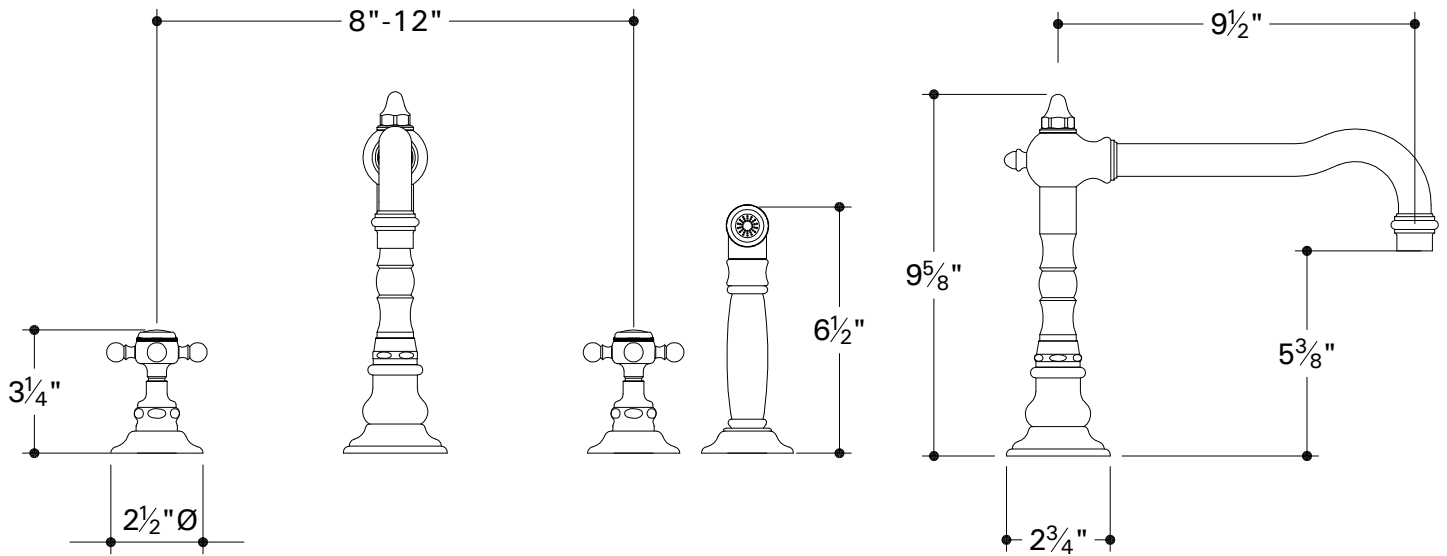

J U L I A

FOUR HOLE KITCHEN MIXER WITH SPRAY

JUKM18 (cross handles)

JUKM19-K (metal lever handles)

JUKM20-K (white porcelain lever handles)

JUKM21-K (black porcelain lever handles-MTO)

Notes:

- Max. drill hole diameter: $1\frac{1}{4}''$
- Max. counter top thickness: $1\frac{5}{8}''$
- Hose length: 47"

All dimensions are based on original specifications and are subject to change and variation. Please consult your Design Associate for current specification.