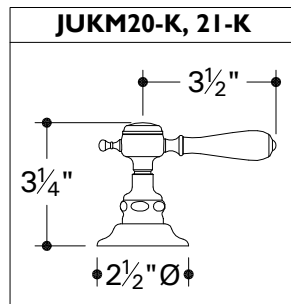

J U L I A

FOUR HOLE KITCHEN MIXER WITH SPRAY

JUKM18 (cross handles)

JUKM19-K (metal lever handles)

JUKM20-K (white porcelain lever handles)

JUKM21-K (black porcelain lever handles-MTO)

Notes:

- Max. drill hole diameter: $1\frac{1}{4}''$
- Max. counter top thickness: $1\frac{5}{8}''$
- Hose length: 47"