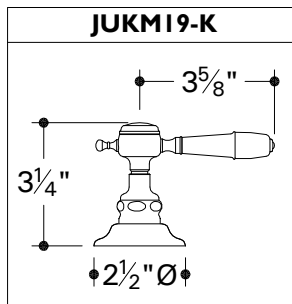

J U L I A

FOUR HOLE KITCHEN MIXER WITH SPRAY

JUKM18 (cross handles)

JUKM19-K (metal lever handles)

JUKM20-K (white porcelain lever handles)

JUKM21-K (black porcelain lever handles-MTO)

Notes:

- Max. drill hole diameter: $1\frac{1}{4}''$
- Max. counter top thickness: $1\frac{5}{8}''$
- Hose length: 47"