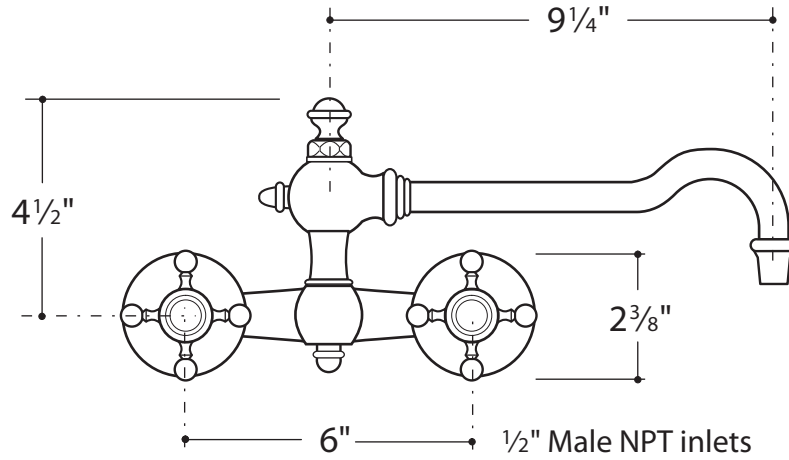

JULIA

KITCHEN MIXER
WALL MOUNTED
JUKMO2

Note:
Overall projection from wall: 11 3/8"

All dimensions are based on original specifications and are subject to change and variation. Please consult your Design Associate for current specification.