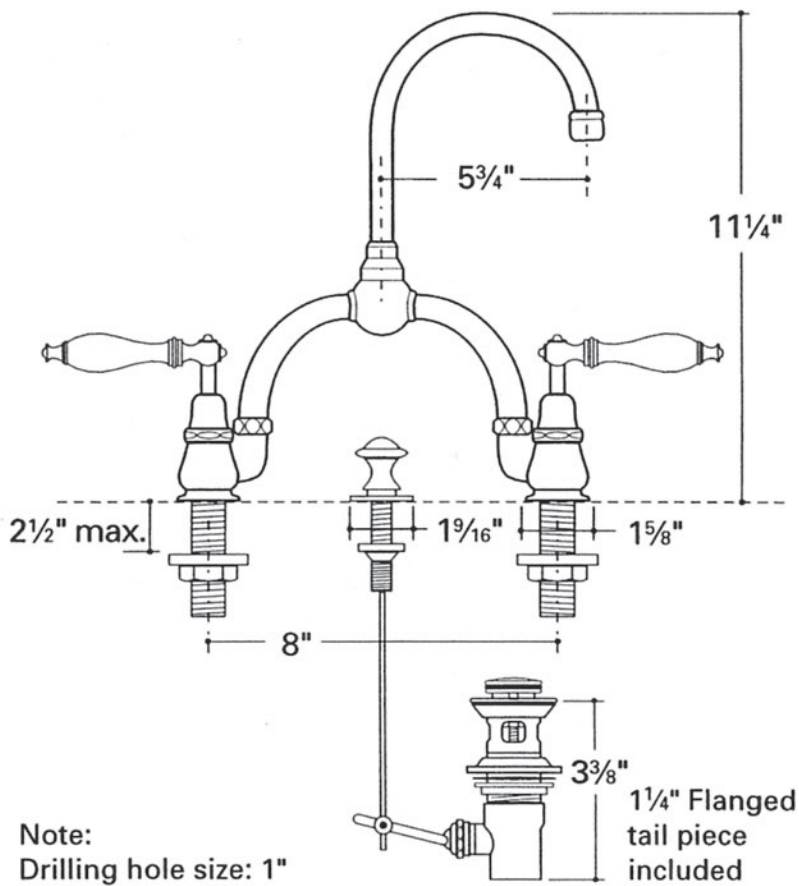

LAVATORY FAUCET WITH LEVER HANDLES  
**ETLS83**

All dimensions are based on original specifications and are subject to change and variation. Please consult your Design Associate for current specification.