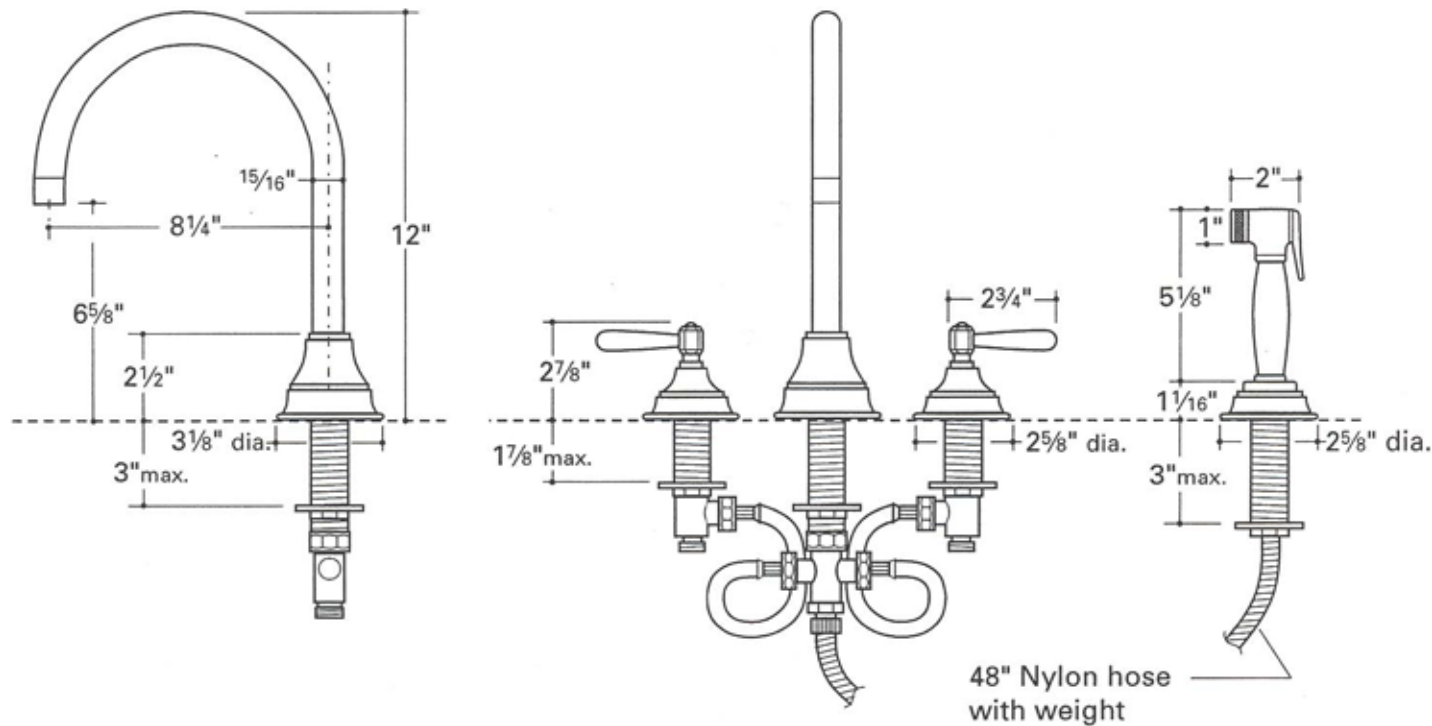

KITCHEN MIXER WITH SPRAYER
RTKM 04

48" Nylon hose with weight

Note:
Drilling hole size:
Spout and side valves: 1 1/8"
Sprayer 1 3/8"

All dimensions are based on original specifications and are subject to change and variation. Please consult your Design Associate for current specification.