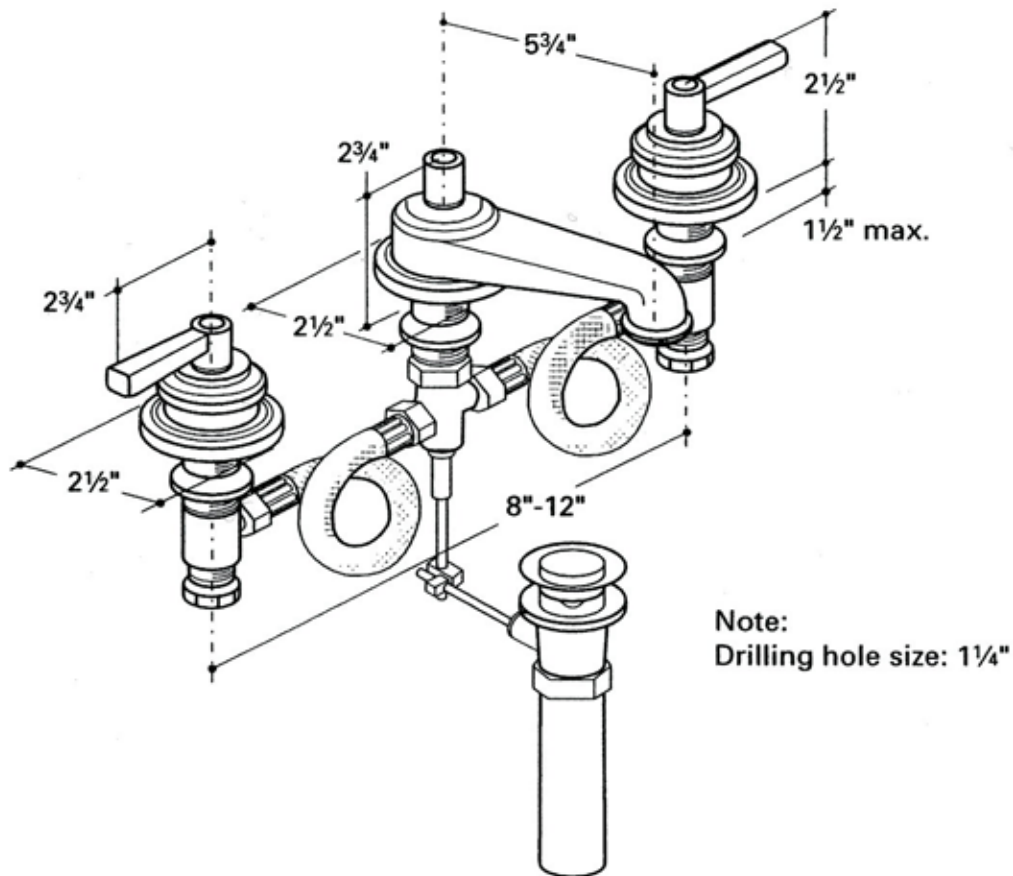

LAVATORY FAUCET WITH LEVER HANDLES  
AELS02

All dimensions are based on original specifications and are subject to change and variation. Please consult your Design Associate for current specification.