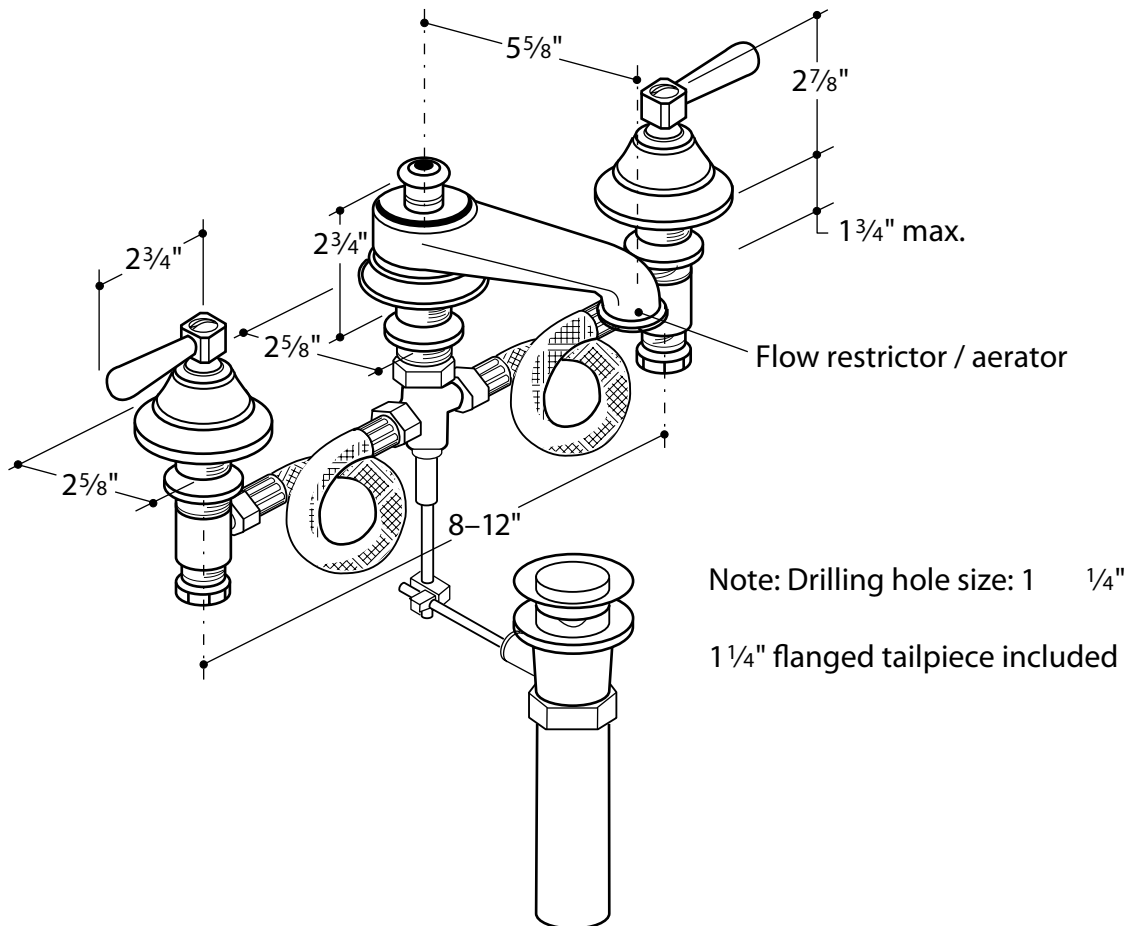

A E R O R E T R O

LAVATORY FAUCET WITH LEVER HANDLES RTLS02

All dimensions are based on original specifications and are subject to change and variation. Please consult your Design Associate for current specification.