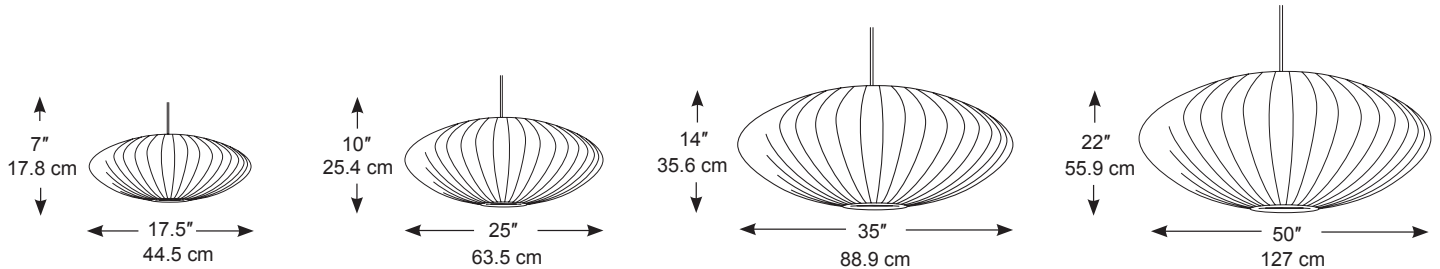

## Bubble Lamp Saucer Pendant

Designed by George Nelson in 1947

Plastic and steel wire frame.

Each assembly kit includes a 5.25-inch diameter brushed nickel ceiling plate and 6 feet of cord. Please note the Extra Large Saucer 9 feet of cord.