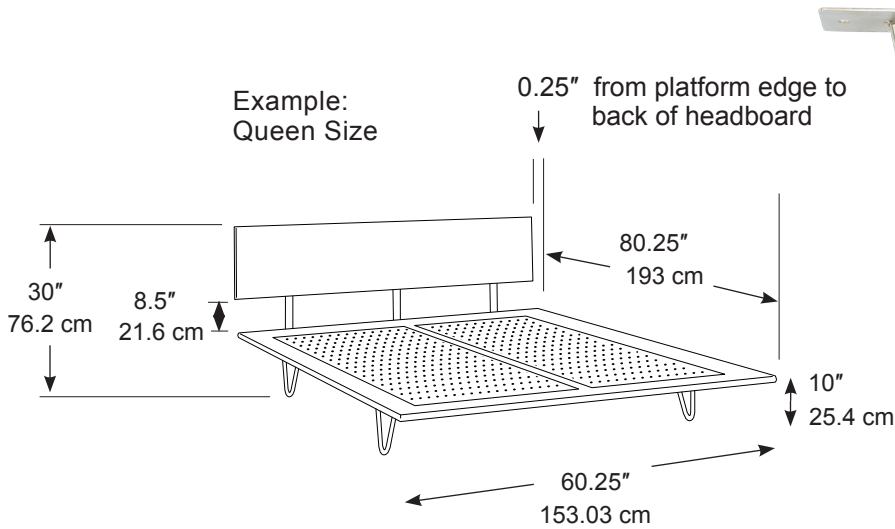

MODERNICA[®]

CASESTUDY[®] BEDROOM

PLATFORM DIMENSIONS

Single: 30"H x 38"W x 75"L

Full: 30"H x 55"W x 76.50"L

Queen: 30"H x 60.25"W x 80.25"L

King: 30"H x 75.75"W x 79.75"L

California King: 30"H x 72"W x 84"L

CASE STUDY BED

Designed by Modernica Studio in 2000.

Laminated hardwood frame, brushed chrome-plated steel legs

or bentwood legs. Fits mattresses up 9" or 22.86 cm

Handcrafted in Los Angeles, U.S.A.

7366 Beverly Boulevard, Los Angeles CA 90036