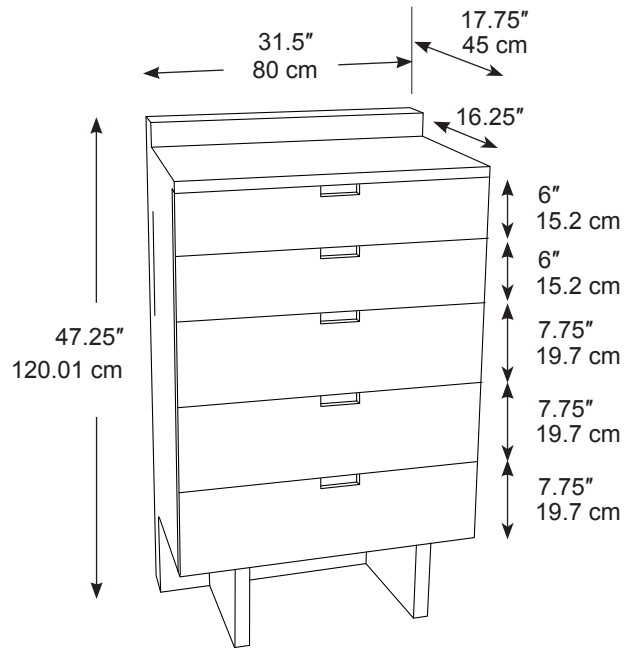

# CASESTUDY® BEDROOM

**Top 2 Inside Drawer Dimensions:**  
28"W x 13"D x 3.75" Deep

**Bottom 3 Inside Drawer Dimensions:**  
28"W x 13"D x 4.75" Deep

**Top Surface Inside Dimensions:**  
31.5" W x 16.25" D