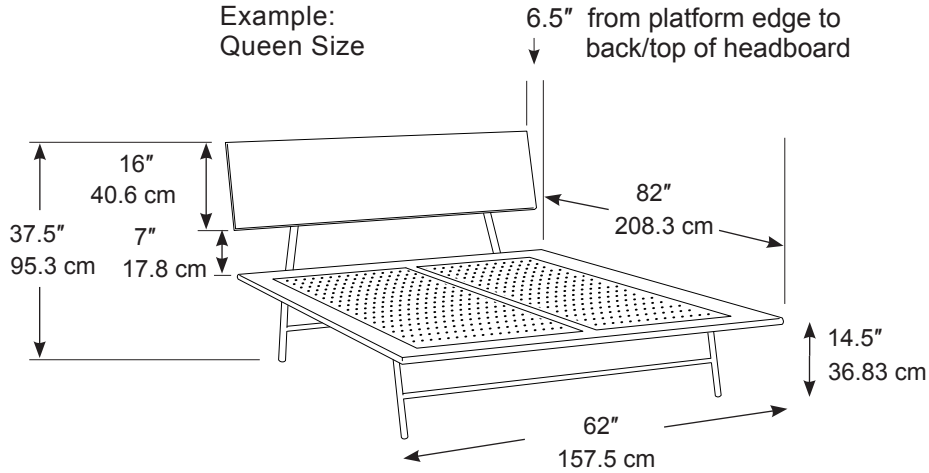

# CASESTUDY<sup>®</sup> BEDROOM

## PLATFORM DIMENSIONS

Full: 37.5"H x 56"W x 77"L

Queen: 37.5"H x 62"W x 82"L

Standard King: 37.5"H x 78"W x 82"L

California King: 37.5"H x 74"W x 86"L

### CASE STUDY FASTBACK BED

Designed by Modernica Studio in 2000.

Laminated hardwood frame, brushed chrome-plated steel legs. Fits mattresses up 9" or 22.86 cm

Handcrafted in Los Angeles, U.S.A.

7366 Beverly Boulevard, Los Angeles CA 90036