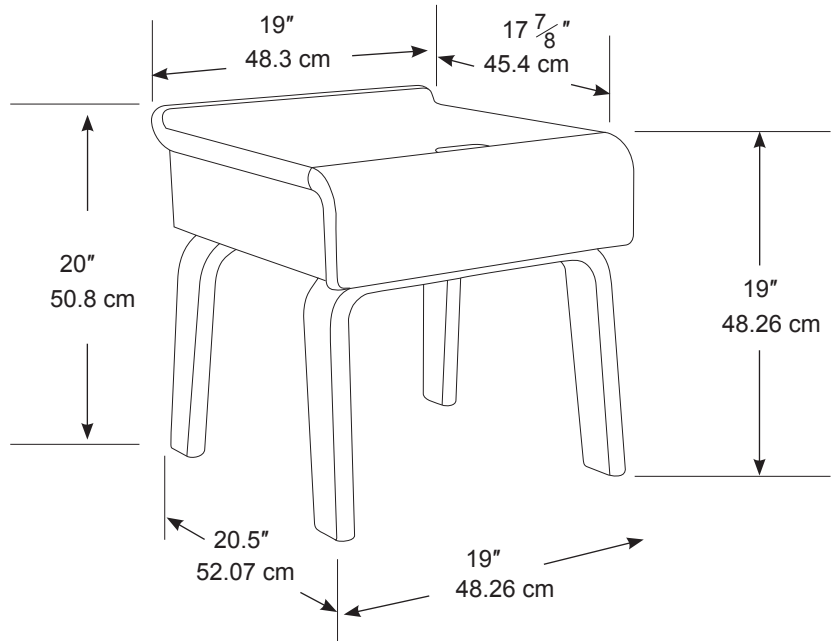

MODERNICA[®]

CASESTUDY[®] BEDROOM

Inside Drawer Dimensions:

15.75"W x 3"H x 15" L
40cm x 7.62cm x 38.1cm

CASE STUDY ALPINE BEDSIDE TABLE

Designed by Modernica Studio in 2010.
Laminated hardwoods, North American
walnut veneer.
Handcrafted in Los Angeles, U.S.A.