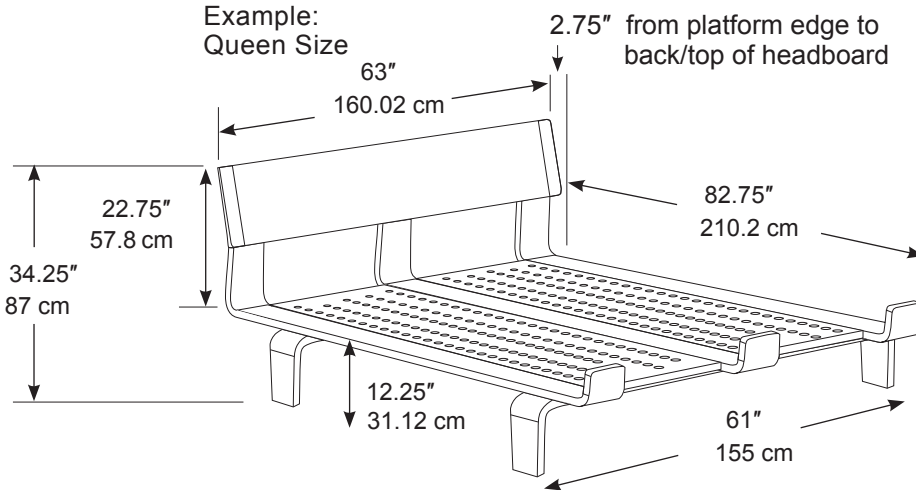

CASESTUDY[®] BEDROOM

PLATFORM DIMENSIONS

Queen: 34.25"H x 63"W x 82.75"L

King: 34.25"H x 81.5"W x 82.75"L

CASE STUDY ALPINE BED

Designed by Jay Novak in 2009.

Laminated hardwoods, North American walnut veneer.

Fits mattresses up to 10" or 25.4 cm

Handcrafted in Los Angeles, U.S.A.

7366 Beverly Boulevard, Los Angeles CA 90036

TEL: 323•933•0383

MODERNICA.NET

distributed by **MODERNICA**