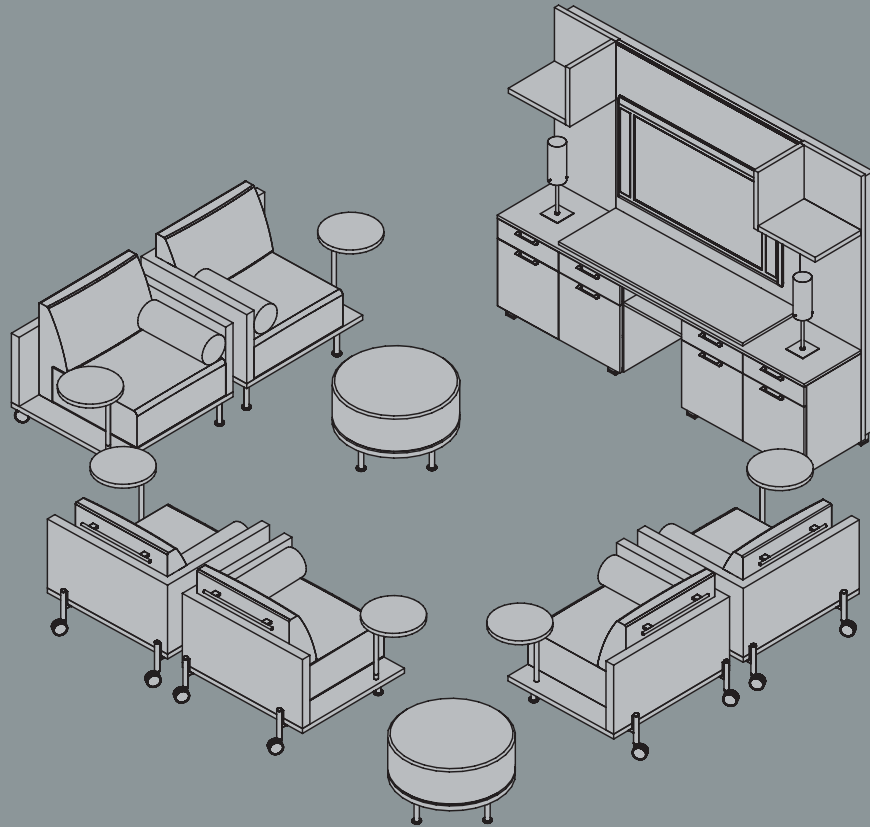

Collective Presentation addresses today's communication styles and spaces, and can be combined with other Collective Series products including Office, Space and Motion to create reception, open plan, or casual meeting spaces. From the simplest display to the technology intensive, a modular media wall supports plasma display, laptop, receiver/DVD, and videoconferencing items with ease.