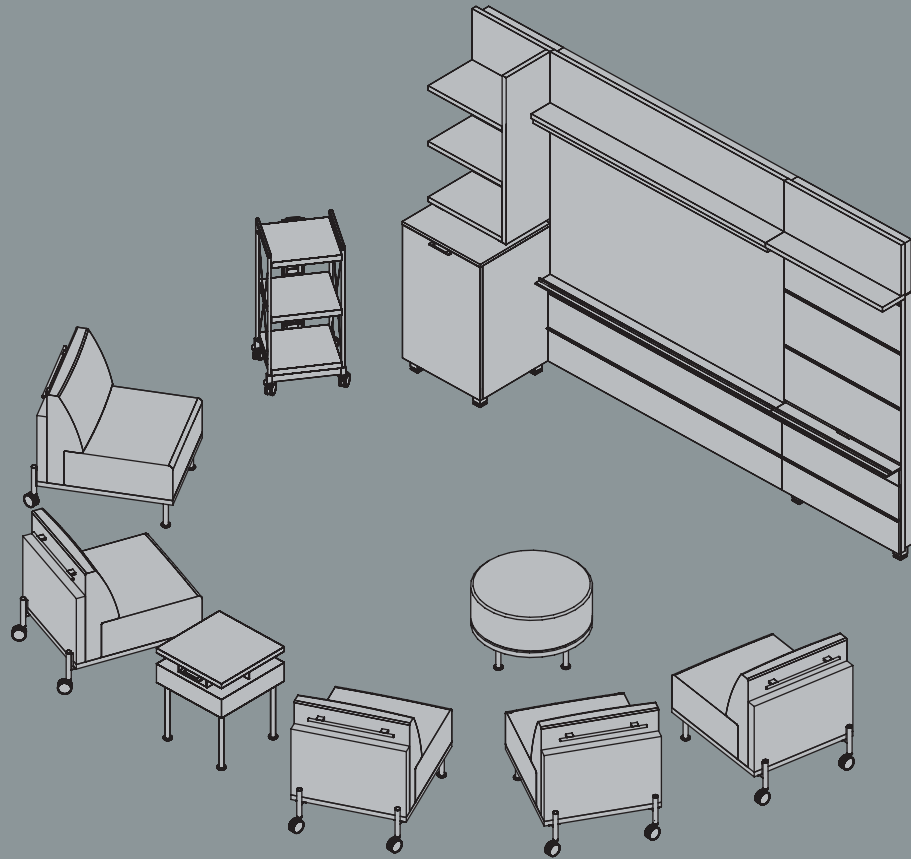

CollectivePresentation includes both freestanding furniture and wall systems. The modular wall system is comprised of white-board, tackboard, and technology credenzas or towers and can be configured to address both high-tech and low-tech presentations. Paired with meeting tables or lounge chairs and multi-use mobile carts, this flexible offering creates highly effective meeting spaces.