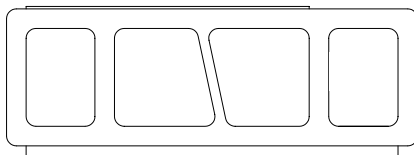

## Stepping Stone Credenza

This two-sided credenza is commanding enough to be the center of attention at your next party, yet holds its own as a functional room divider for daily use. Inset bamboo doors and marble surface have the tactile appeal of rounded stepping stones, and contrast with the smoothly lacquered structure.

Walk along the path of playful exploration of volume and surface, shape and form with our **Stepping Stones** collection. Functional cutouts emulate the forms of stepping stones and lead you to better organization. The credenza, bench, and chair in this group each provide a colorful way to incorporate storage into functional pieces.

**Standard Size** 84L x 24D x 24H; also standard 60L

**Materials** Bamboo plywood, painted MDF, and recycled or remnant marble

**Options** Custom finishes, colors and sizes available; available with and without open storage below and with and without single and double sided access; coordinates with our Stepping Wood Chair and Stepping Stone Bench