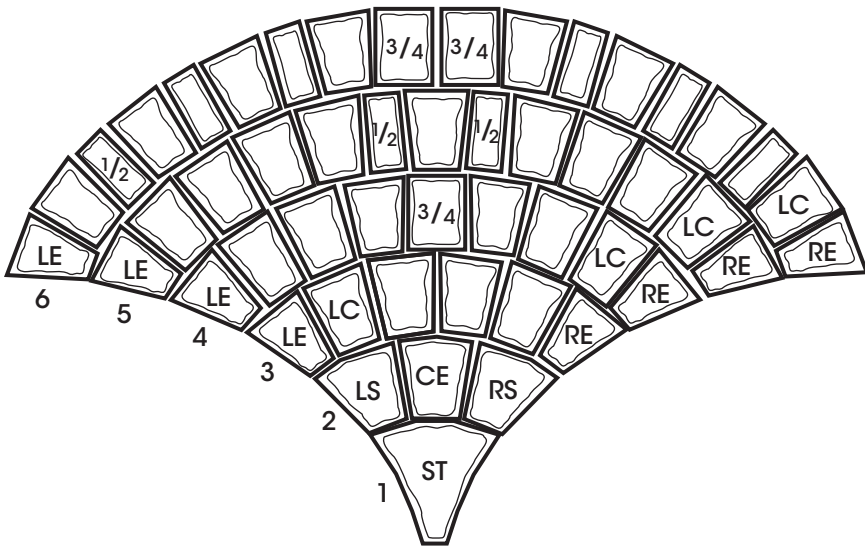

APPIAN® BRICK SYSTEM

Fan

Three Quarter Stone

Half Stone

Left Edge

Right Edge

Large Center Stone

Left Starter Stone

Right Starter Stone

Center Stone

Starter Stone

EACH PALLET CONTAINS TEN FANS WITH AN APPROXIMATE 5'5" WIDTH

Radius 1	1	Starter Stone (ST)
Radius 2	1	Left Starter Stone (RS)
	1	Right Starter Stone (RS)
	1	Center Stone (CE)
Radius 3	1	Left Edge (LE)
	4	Large Center Stone (LC)
	1	Right Edge (RE)
Radius 4	1	Left Edge (LE)
	6	Large Center Stone (LC)
	1	Three Quarter Stone (3/4)
	1	Right Edge (RE)
Radius 5	1	Left Edge (LE)
	9	Large Center Stone (LC)
	2	Half Stone (1/2)
	1	Right Edge (RE)
Radius 6	1	Left Edge (LE)
	8	Large Center Stone (LC)
	6	Half Stone (1/2)
	2	Three Quarter Stone (3/4)
	1	Right Edge (RE)

Always begin with the Starter Stone and lay outward to Radius 2, 3, 4, 5 and 6.

Fan width is approximately 5'5"

The Appian® Fan brings a series of gentle arches to the project. Hanover's system fits together tightly to ensure a quality, long lasting installation. Several colors blends are stocked for immediate delivery. Manufactured in a 2 3/8" thickness, the Appian® Fan is suitable for both pedestrian walkways and residential driveways.