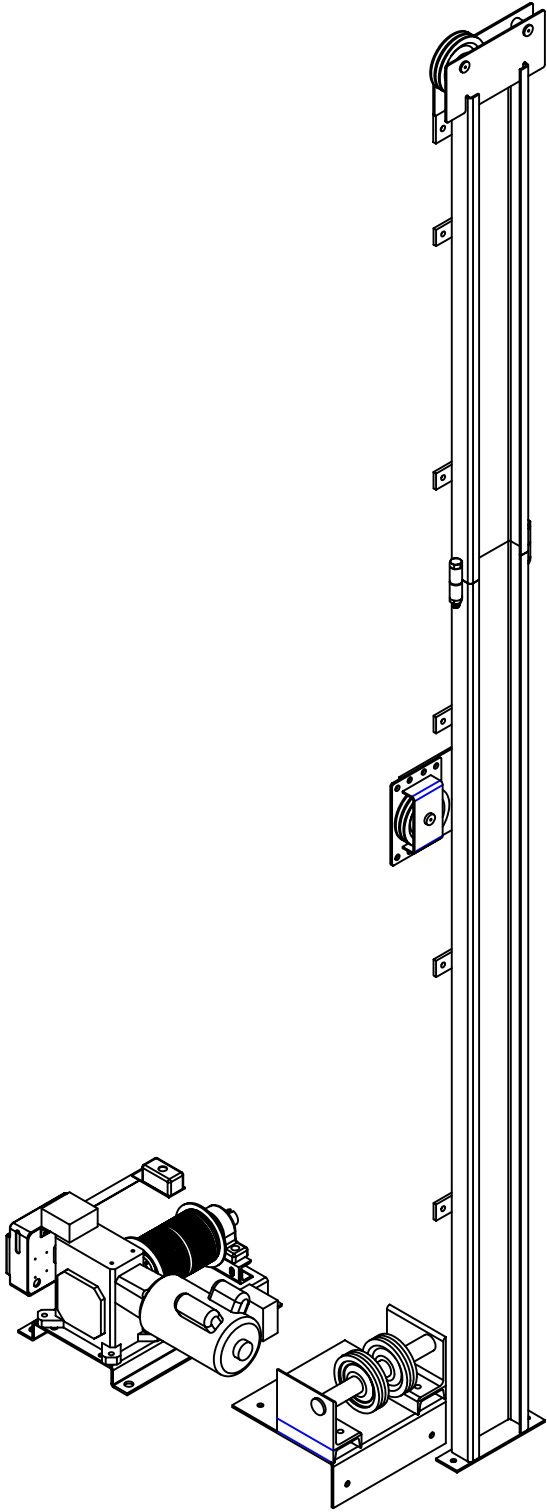

TYPICAL 500 LB. SHEAVE CONFIGURATIONS

TRAVELING SHEAVE

HI MOUNT SHEAVE

DWG. NO.
C-002040