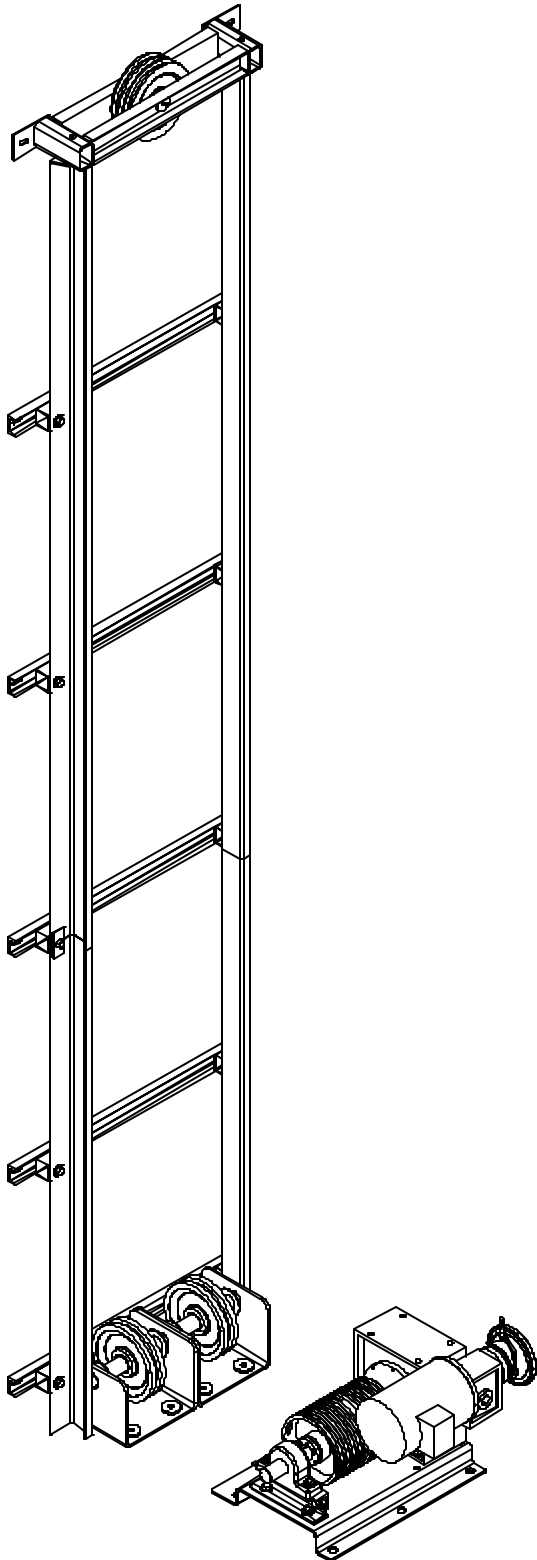

PACA LIFT SHEAVE CONFIGURATIONS

PIT MACHINE ROOM

OVERHEAD MACHINE ROOM

DWG. NO.
C-002451