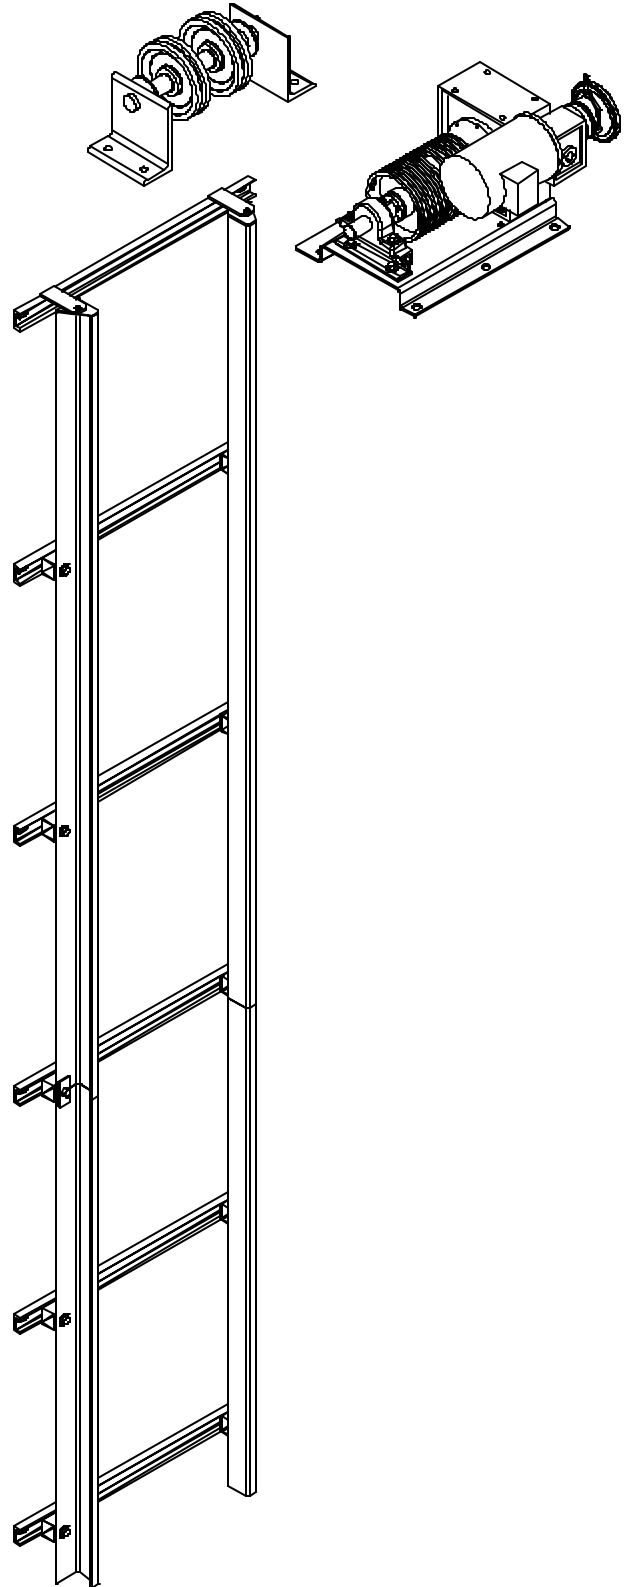

PACA LIFT SHEAVE CONFIGURATIONS

PIT MACHINE ROOM

OVERHEAD MACHINE ROOM

DWG. NO.
C-002451