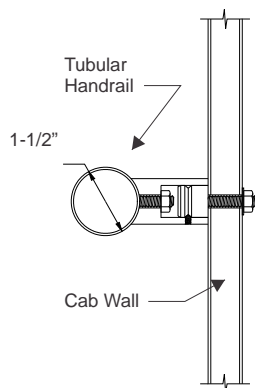

Metal Handrails

1/4" Solid Flat Bar

#4 Satin Finish

Black

Brushed Bronze

Antique Bronze

1-1/2" Tubular

#4 Satin Finish