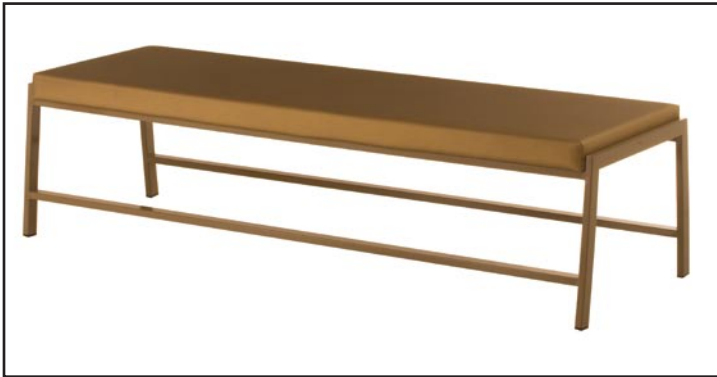

TORENTO BENCH

ONE-SEAT BENCH W/LAMINATE SEAT Model # 210
$1292

TWO-SEAT BENCH W/LAMINATE SEAT Model # 212
$2010

THREE-SEAT BENCH W/LAMINATE SEAT Model # 214
$3050

One-Seat Upholstered Bench Model # 211

COV/COM	GR1	VINYL/GR2	VINYL/GR3
$1174	$1197	$1245	$1295
VINYL/GR4	GR5	GR6	GR7
$1347	$1401	$1457	$1515
GR8	GR9	GR10	LEA1
$1576	$1639	$1705	$1915

COM Yardage Per Seat (single fabric) 2 Yds.

Two-Seat Upholstered Bench Model # 213

COV/COM	GR1	VINYL/GR2	VINYL/GR3
$1830	$1867	$1942	$2020
VINYL/GR4	GR5	GR6	GR7
$2101	$2185	$2272	$2363
GR8	GR9	GR10	LEA1
$2458	$2556	$2658	$2987

COM Yardage Per Seat (single fabric) 3 Yds.

Three-Seat Upholstered Bench Model # 215

COV/COM	GR1	VINYL/GR2	VINYL/GR3
$2345	$2392	$2488	$2588
VINYL/GR4	GR5	GR6	GR7
$2692	$2800	$2912	$3028
GR8	GR9	GR10	LEA1
$3149	$3275	$3406	$3827

COM Yardage Per Seat (single fabric) 4 Yds.

SPECIFICATIONS

The Toronto Series features one, two, and three seat benches on metal frames. Optional Shelving and your choice of frame finish color.

	<u>1-Seat</u>	<u>2-Seat</u>	<u>3-Seat</u>
Seat Width:	21"	48"	72"
Seat Depth:	26"	26"	26"
Seat Height:	18"	18"	18"

Qty./Wt. Per Carton: 1 ea./45 lbs. 110 lbs. 150 lbs.

Toronto Benches have optional laminate shelving. Call 800.446.1186 for pricing.