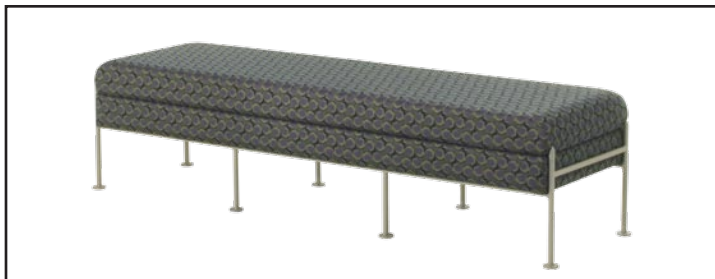

AXIA BENCH

One-Seat Bench Model #900

COV/COM	GR1	VINYL/GR2	VINYL/GR3
\$1326	\$1352	\$1406	\$1462
VINYL/GR4	GR5	GR6	GR7
\$1520	\$1581	\$1644	\$1710
GR8	GR9	GR10	LEA1
\$1778	\$1849	\$1993	\$2122

COM Yardage (single fabric) 2 Yds.

SPECIFICATIONS

The Axia Lounge features one, two, and three seat benches on metal frames. Sleek upholstered design with choice of fabric. Frame is 5/8" dia. welded solid steel.

	<u>1 Seat</u>	<u>2-Seat</u>	<u>3-Seat</u>
Seat Frame Width:	22"	50"	72"
Seat Frame Depth:	22"	22"	22"
Individual Seat Height:	18"	18"	18"