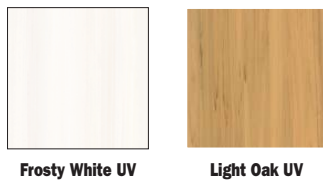

Standard Frame Colors

Premium Frame Colors

Colors provided in this material are a printed representation and may vary slightly from actual samples. For accurate color matching, please contact your local representative or call 1-877-MY-KWALU (695-9258) for a chain of current colors. Available finish colors are subject to change without notice.

Outdoor UV Protected Frame Colors

Outdoor Strapping Colors

NOTE: PRICES AND/OR SPECIFICATIONS HAVE BEEN REVISED FROM JAN '07 PRINTED VERSION.

© Ace Studio Photography